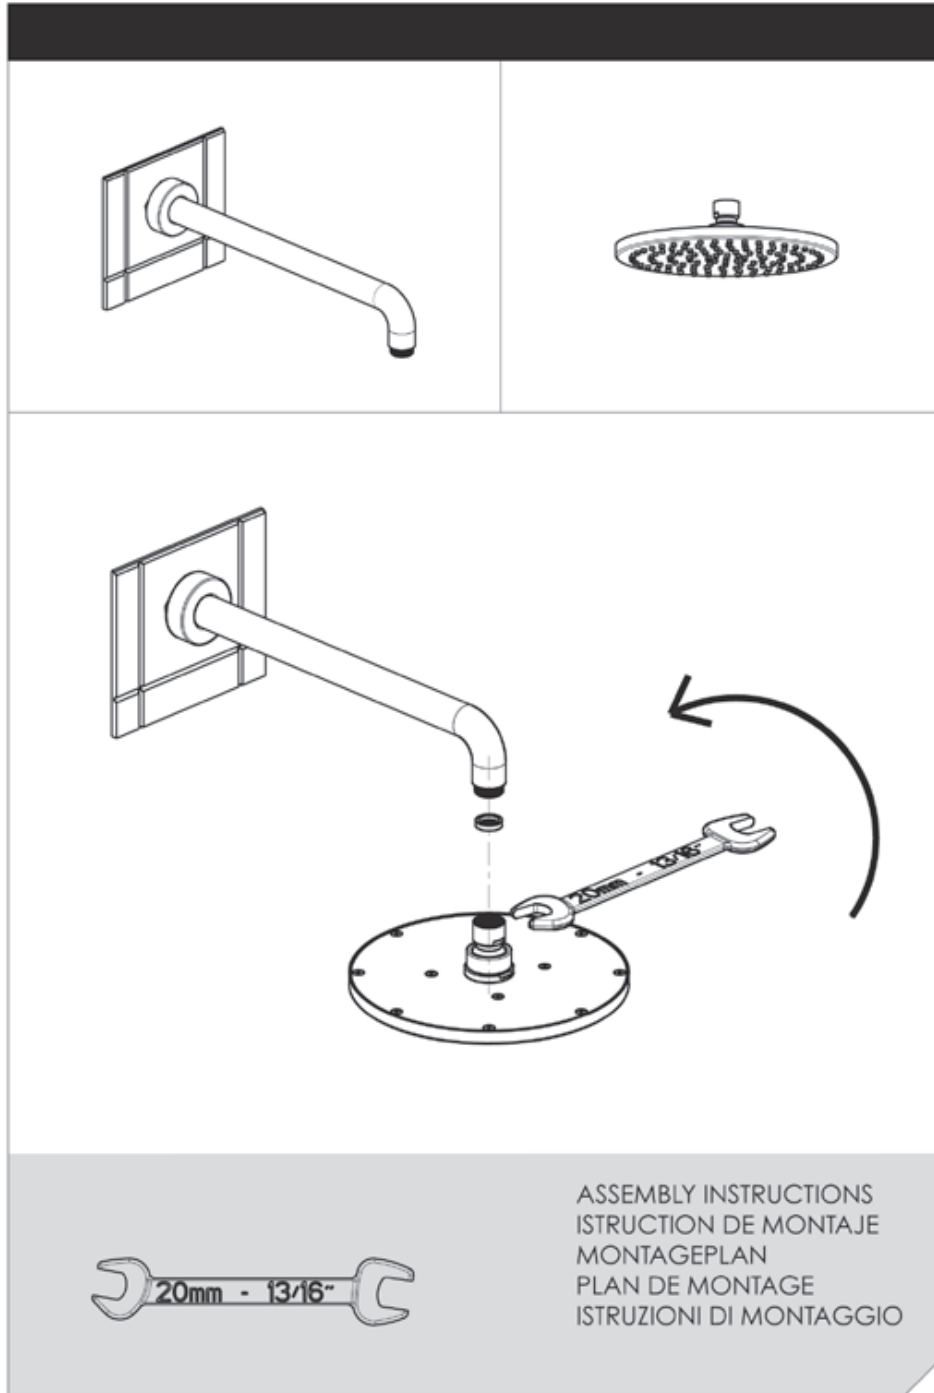

## Nikles Techno Brass Shower Head 200mm (3\*)