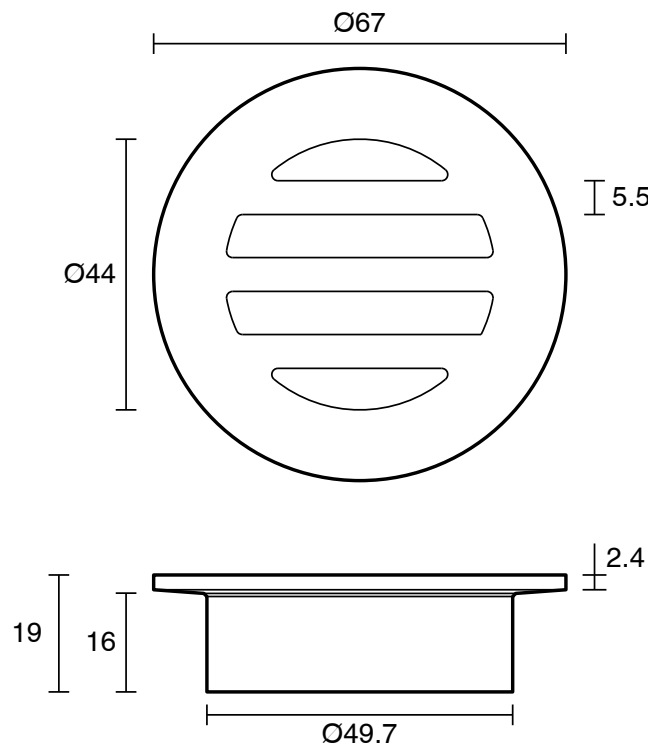

## Mizu Drift Drop In Grate Round 50mm Brushed Gunmetal

9512194

SPECIFICATIONS	
Recommended Use	Domestic, Hotel & Commercial
Material	Brass
Colour	Brushed Gunmetal
Finish	Brushed
Waste Size	50 mm
WARRANTY	
Replacement Only - Domestic Use	12 Months
<i>Please refer to Warranty Page for full Terms and Conditions</i>	

Dimensions are nominal measurements only.