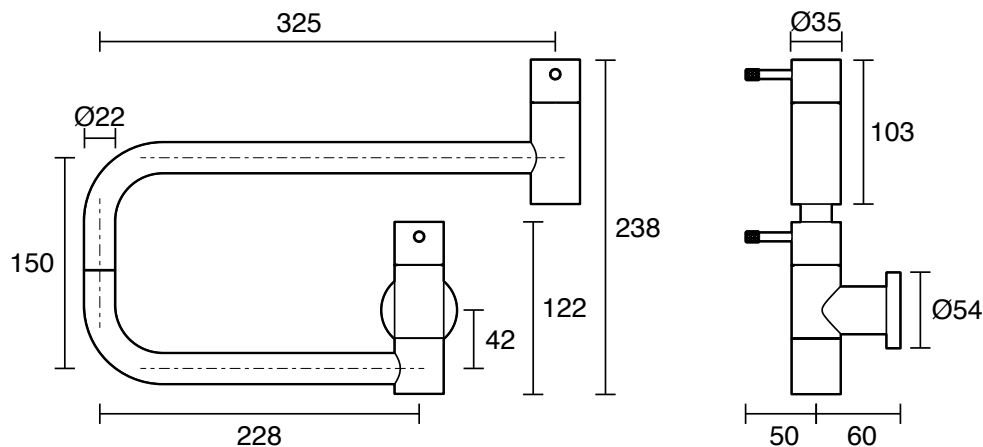

SUSSEX

Sussex Scala Nova Pot Filler PVD Brushed Platinum Gold Lead Free

43662

SPECIFICATIONS	
Recommended Use	Residential;Commercial
Colour Finish	Brushed Platinum Gold
Primary Material	Lead Free Brass
Recommended Pressure Range	150 - 500 kPa as per AS3500
Max Continuous Working Temperature (deg C)	65
Min Continuous Working Temperature (deg C)	1
WARRANTY	
Residential Use (Years)	40
Commercial Use (Years)	10
<i>Please refer to Sussex Warranty page for full Terms and Conditions</i>	

Disclaimer: Products in this specification manual must by regulation be installed by licensed and registered trade people. The manufacturer/distributor reserves the right to vary specifications or delete models from their range without prior notification. Dimensions are nominal measurements only. Dimensions and set-outs listed are correct at time of publication however the manufacturer/distributor takes no responsibility for printing errors.