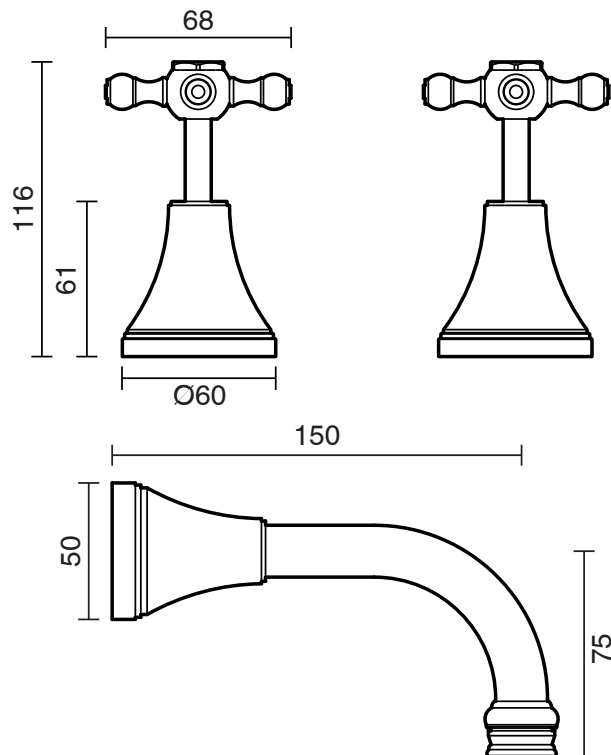

KADO

Kado Era Wall Basin Set 150mm Cross Handles Chrome (5 Star)

9508828

SPECIFICATIONS

Recommended Use	Domestic, Hotel & Commercial
Colour	Chrome
Finish	Polished
Material	DR Brass
Recommended Pressure Range	150 - 500 kPa
Maximum Continuous Working Temperature	80 deg C
Suitable for Storage Tank Hot Water	Yes
Suitable for Continuous Flow Hot Water	Yes
Suitable for Gravity Feed Hot Water	No

WARRANTY

Warranty - Domestic Use	10 Years
Spare Parts & Labour	12 Months

Please refer to Warranty Page for full Terms and Conditions

Dimensions are nominal measurements only.

CLEANING RECOMMENDATIONS:

We recommend the use of soapy water or approved cleaners. This product should not be cleaned with abrasive materials. Damage caused by any improper treatment is not covered by the product warranty. Refer to Warranty Conditions

Disclaimer: Products in this specification manual must by regulation be installed by licensed and registered trade people. The manufacturer/distributor reserves the right to vary specifications or delete models from their range without prior notification. Dimensions are nominal measurements only. Dimensions and set-outs listed are correct at time of publication however the manufacturer/distributor takes no responsibility for printing errors.

Published 12/10/2023

To see the complete Kado range go to www.reece.com.au