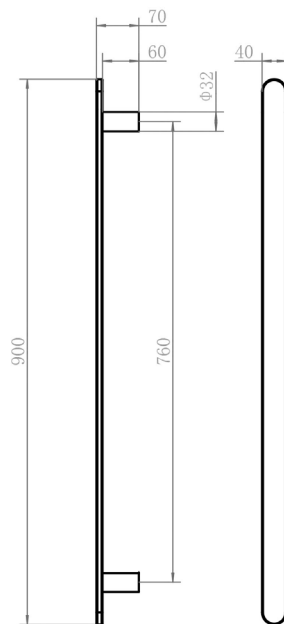

mizu

Mizu Soothe Vertical Heated Towel Rail (Less Transformer) Brushed Gunmetal

2007484

SPECIFICATIONS

Recommended Use	Domestic, Hotel & Commercial
Colour	Brushed Gunmetal
Material	Stainless Steel (304 Grade)
Electrical Connection	Hardwired
Electrical Connection Position	Optional Top or Bottom
Heating Method	Dry Element
Power Wattage	20 W
Voltage	12V AC 50/60Hz
IP Rating	IP45

WARRANTY

Warranty - Domestic Use	7 Years
Spare Parts & Labour	12 Months

Please refer to Warranty Page for full Terms and Conditions

Dimensions are nominal measurements only.

CLEANING RECOMMENDATIONS:

We recommend the use of a soft dry cloth. This product should not be cleaned with abrasive materials or cleaning agents. Damage caused by improper treatment is not covered by the product warranty - refer to warranty conditions.

Disclaimer: Products in this specification manual must by regulation be installed by licensed and registered trade people. The manufacturer/distributor reserves the right to vary specifications or delete models from their range without prior notification. Dimensions are nominal measurements only. Dimensions and set-outs listed are correct at time of publication however the manufacturer/distributor takes no responsibility for printing errors.

Published 24/02/2023

To see the complete Mizu range go to www.reece.com.au/bathrooms