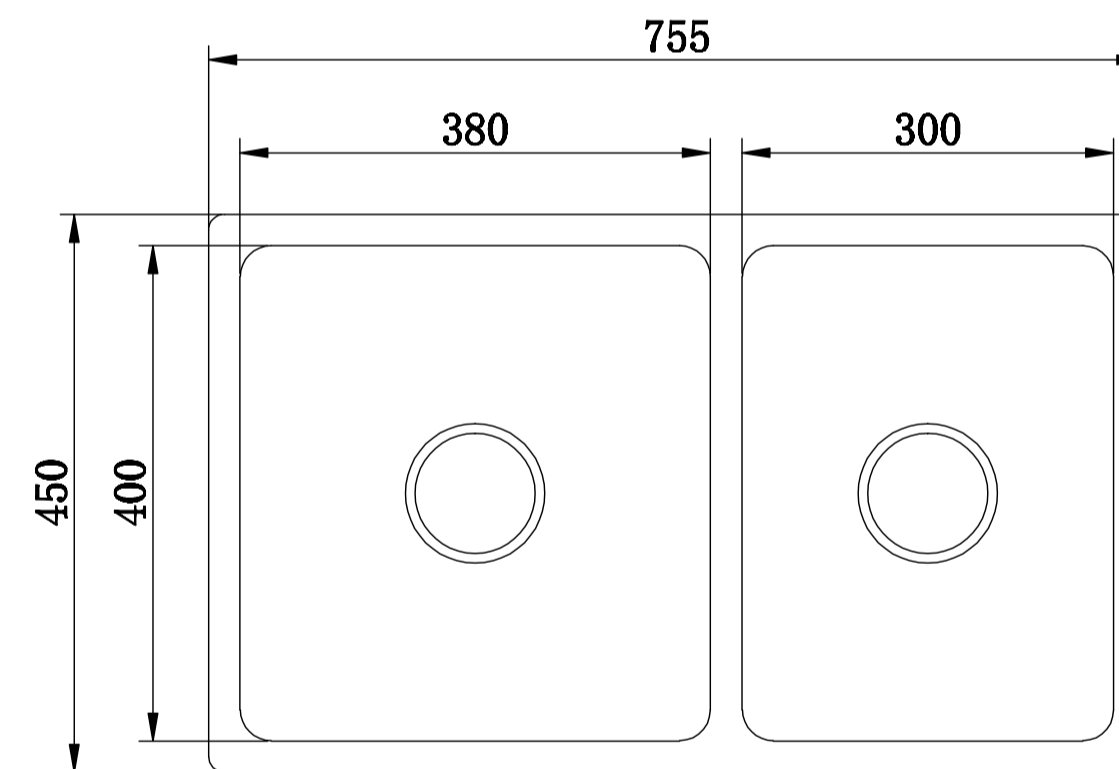

735mm

R15mm

Memo Hugo Black Granite Sink Inset Mount Installation

Reece Code: 2402866 Memo Hugo 1 3/4 Bowl Sink Nth G/Black

430mm

**Please note that cutout template is provided as a guide only.
This cutout template should be checked against actual sink unit
to determine correct fit.**