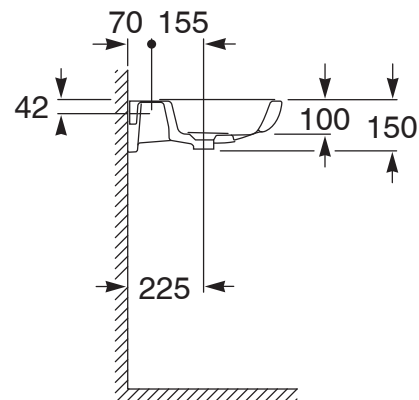

Roca Meridian Wall Basin & Fixing Kit Left Hand Bowl with No Overflow 750mm 1 Taphole White

9512227

SPECIFICATIONS	
Recommended Use	Domestic, Hotel & Commercial
Material	Ceramic
Basin Colour	White
Bowl Capacity	5.5 ltr
Weight	17.9 kg
Fixing	Bolted to wall using fixing bolts (supplied)
Taphole Configuration	1 Taphole
Overflow Configuration	No Overflow
Plug & Waste	Sold Separately
WARRANTY	
Warranty - Domestic Use	15 Years
Spare Parts & Labour	12 Months
<i>Please refer to Warranty Page for full Terms and Conditions</i>	

Disclaimer: Products in this specification manual must by regulation be installed by licensed and registered trade people. The manufacturer/distributor reserves the right to vary specifications or delete models from their range without prior notification. Dimensions are nominal measurements only. Dimensions and set-outs listed are correct at time of publication however the manufacturer/distributor takes no responsibility for printing errors.