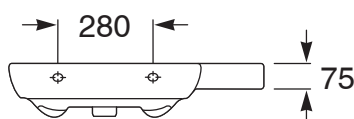

Roca Meridian Wall Basin & Fixing Kit Left Hand Bowl with No Overflow 750mm 1 Taphole White

9512227

SPECIFICATIONS	
Recommended Use	Domestic, Hotel & Commercial
Material	Ceramic
Basin Colour	White
Bowl Capacity	5.5 ltr
Weight	17.9 kg
Fixing	Bolted to wall using fixing bolts (supplied)
Taphole Configuration	1 Taphole
Overflow Configuration	No Overflow
Plug & Waste	Sold Separately
WARRANTY	
Warranty - Domestic Use	15 Years
Spare Parts & Labour	12 Months
<i>Please refer to Warranty Page for full Terms and Conditions</i>	