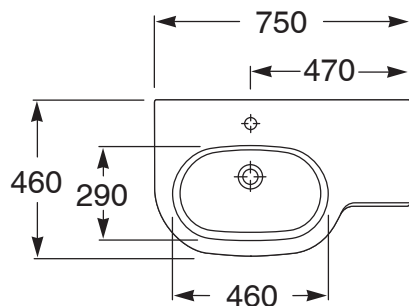

Roca Meridian Wall Basin & Fixing Kit Left Hand Bowl with No Overflow 750mm 1 Taphole White

9512227

SPECIFICATIONS	
Recommended Use	Domestic, Hotel & Commercial
Material	Ceramic
Basin Colour	White
Bowl Capacity	5.5 ltr
Weight	17.9 kg
Fixing	Bolted to wall using fixing bolts (supplied)
Taphole Configuration	1 Taphole
Overflow Configuration	No Overflow
Plug & Waste	Sold Separately
WARRANTY	
Warranty - Domestic Use	15 Years
Spare Parts & Labour	12 Months
<i>Please refer to Warranty Page for full Terms and Conditions</i>	

Disclaimer: Products in this specification manual must by regulation be installed by licensed and registered trade people. The manufacturer/distributor reserves the right to vary specifications or delete models from their range without prior notification. Dimensions are nominal measurements only. Dimensions and set-outs listed are correct at time of publication however the manufacturer/distributor takes no responsibility for printing errors.