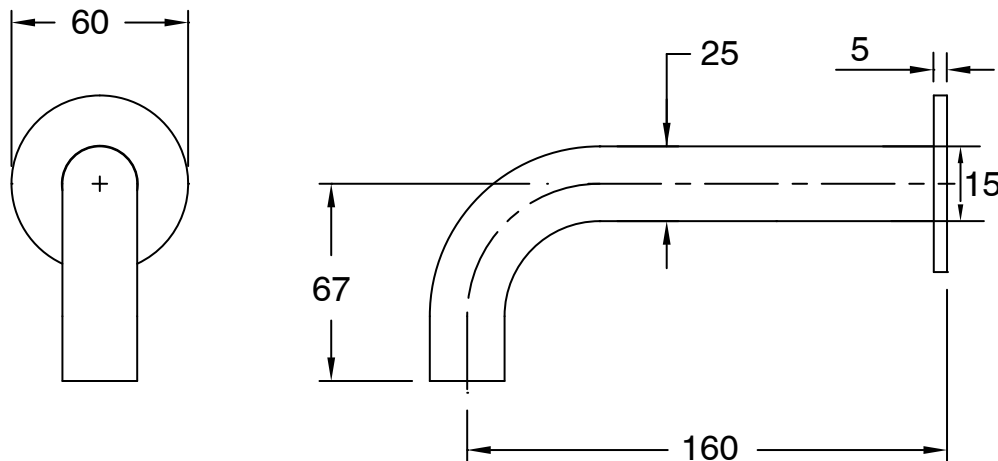

## Sussex Pure Wall Bath Outlet 160mm PVD Brushed Gold

9510908

SPECIFICATIONS	
Recommended Use	Residential;Commercial
Colour Finish	Brushed Gold
Primary Material	DR Brass
Recommended Pressure Range	150 - 500 kPa as per AS3500
Max Continuous Working Temperature (deg C)	65
Min Continuous Working Temperature (deg C)	1
WARRANTY	
Residential Use (Years)	40
Commercial Use (Years)	10
<i>Please refer to Sussex Warranty page for full Terms and Conditions</i>	

Dimensions are nominal measurements only.