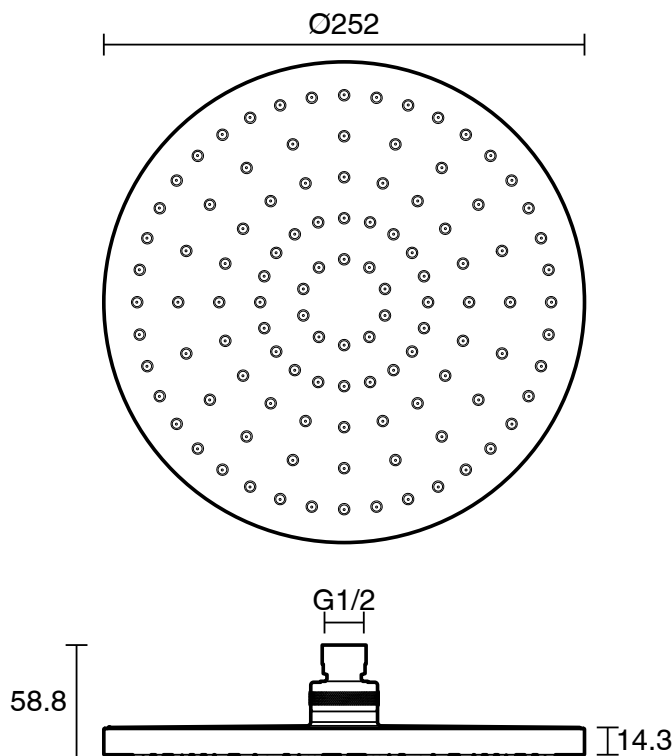

## Roca Ona ABS Overhead Shower 250mm Brushed Brass (3 Star)

15026

SPECIFICATIONS	
Recommended Use	Domestic;Commercial;Hotel
Colour Category	Brass
Colour Finish	Brushed Brass
Max Continuous Working Pressure (kPa)	500
Max Continuous Working Temperature (deg C)	60
Hot Water Unit Suitability	Storage Tank;Continuous Flow
WARRANTY	
Warranty - Domestic Use (Years)	15
Spare Parts & Labour (Years)	1
<i>Please refer to Warranty Page for full Terms and Conditions</i>	

Dimensions are nominal measurements only.