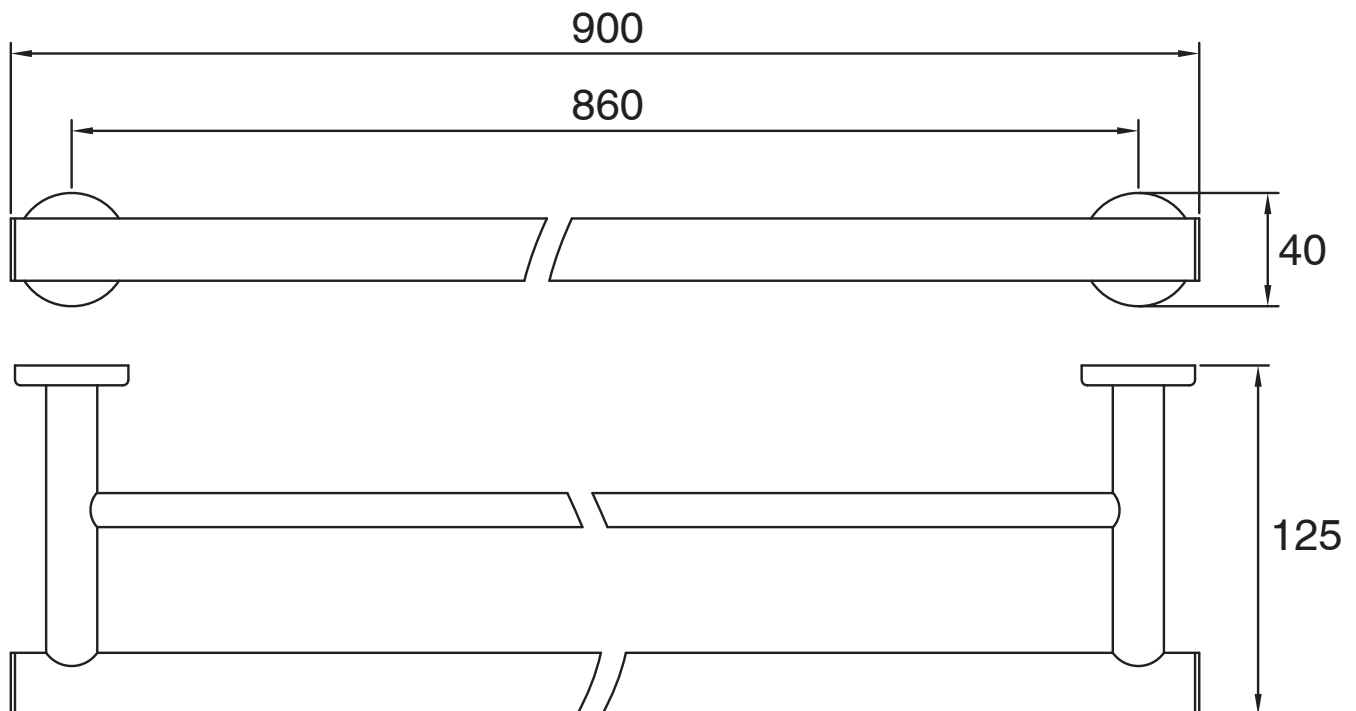

mizu

Mizu Drift Double Towel Rail 900mm Brushed Brass

9512557

SPECIFICATIONS

Recommended Use	Domestic, Hotel & Commercial
Colour	Brushed Brass
Material	Brass

WARRANTY

Replacement Only - Domestic Use	10 Years
Parts Replacement Only	12 Months

Please refer to Warranty Page for full Terms and Conditions

Dimensions are nominal measurements only.

CLEANING RECOMMENDATIONS:

We recommend the use of soapy water or approved cleaners. This product should not be cleaned with abrasive materials. Damage caused by any improper treatment is not covered by the product warranty. Refer to Warranty Conditions

Disclaimer: Products in this specification manual must by regulation be installed by licensed and registered trade people. The manufacturer/distributor reserves the right to vary specifications or delete models from their range without prior notification. Dimensions are nominal measurements only. Dimensions and set-outs listed are correct at time of publication however the manufacturer/distributor takes no responsibility for printing errors.

Published 21/03/2024

To see the complete Mizu range go to www.reece.com.au