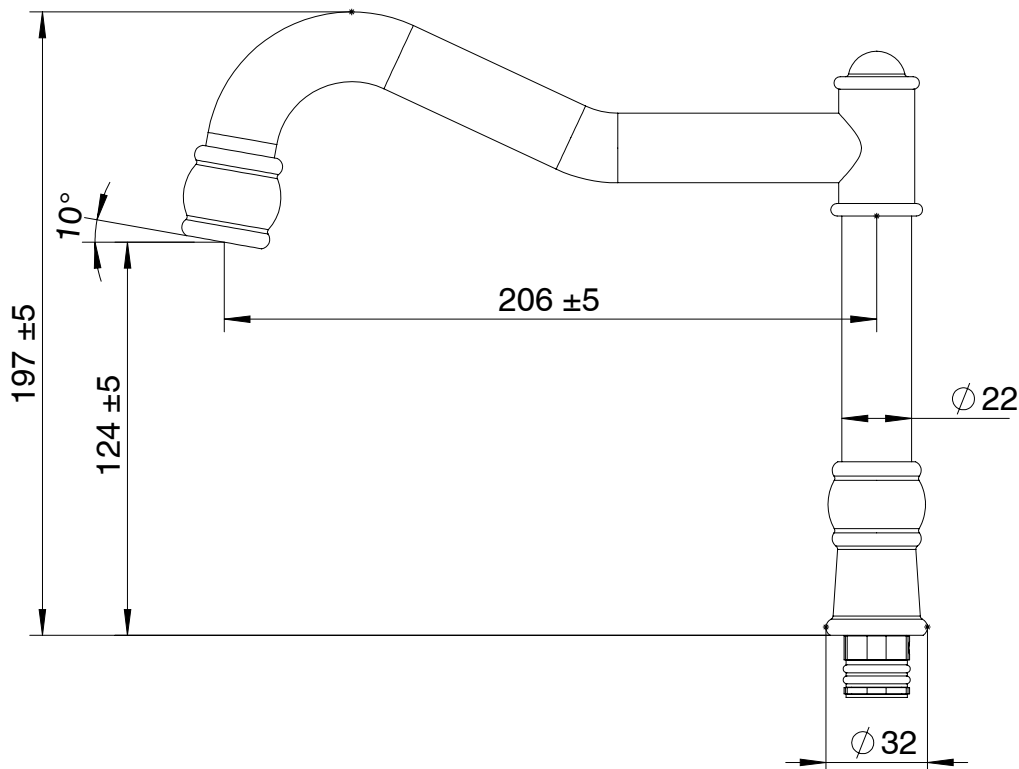

Milli Voir Hob English Sink / Spa Outlet Only Brushed Nickel (4 Star)

2265488

SPECIFICATIONS

Recommended Use	Domestic, hotel and commercial
Colour	Brushed Nickel
Material	DR Brass
Recommended Pressure Range	150 - 500 kPa
Max Continuous Working Pressure	500 kPa
Max Continuous Working Temperature	80 deg C
Suitable for Storage Tank Hot Water	Yes
Suitable for Continuous Flow Hot Water	Yes
Suitable for Gravity Feed Hot Water	No

WARRANTY

Warranty - Domestic Use	15 Years
Spare Parts & Labour	12 Months

Please refer to Warranty Page for full Terms and Conditions

Dimensions are nominal measurements only.

CLEANING RECOMMENDATIONS:

We recommend the use of soapy water or approved cleaners. This product should not be cleaned with abrasive materials. Damage caused by any improper treatment is not covered by the product warranty. Refer to Warranty Conditions

Disclaimer: Products in this specification manual must by regulation be installed by licensed and registered trade people. The manufacturer/distributor reserves the right to vary specifications or delete models from their range without prior notification. Dimensions are nominal measurements only. Dimensions and set-outs listed are correct at time of publication however the manufacturer/distributor takes no responsibility for printing errors.

Published 01/06/2020

To see the complete Milli range go to www.reece.com.au