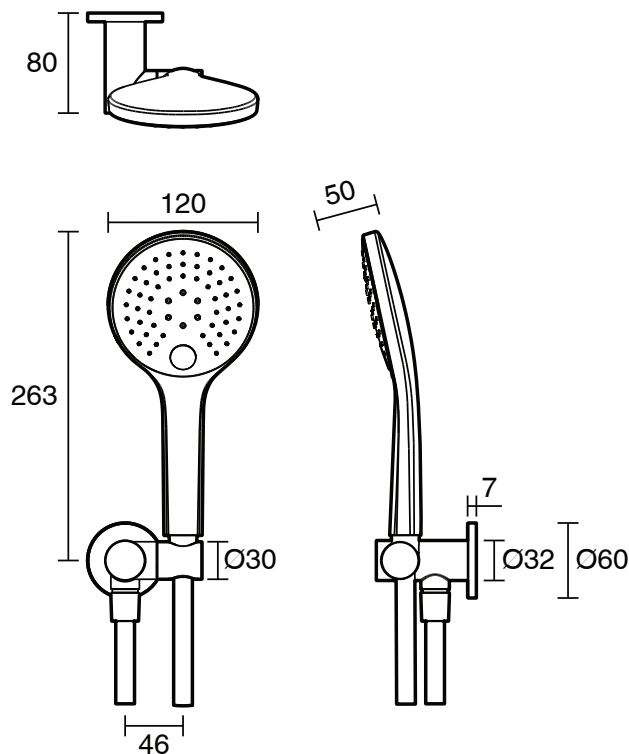

mizu

Mizu Drift Hand Shower on Bracket Chrome (3 Star)

4200620

SPECIFICATIONS

Recommended Use	Domestic, Hotel & Commercial
Colour	Chrome
Finish	Polished
Material	H59 Brass & ABS
Recommended Pressure Range	150 - 500 kPa
Maximum Continuous Working Temperature	65 deg C
Suitable for Storage Tank Hot Water	Yes
Suitable for Continuous Flow Hot Water	Yes
Suitable for Gravity Feed Hot Water	No

WARRANTY

Warranty - Domestic Use	10 Years
Spare Parts & Labour	12 Months

Please refer to Warranty Page for full Terms and Conditions

Dimensions are nominal measurements only.

CLEANING RECOMMENDATIONS:

We recommend the use of soapy water or approved cleaners. This product should not be cleaned with abrasive materials. Damage caused by any improper treatment is not covered by the product warranty. Refer to Warranty Conditions

Disclaimer: Products in this specification manual must by regulation be installed by licensed and registered trade people. The manufacturer/distributor reserves the right to vary specifications or delete models from their range without prior notification. Dimensions are nominal measurements only. Dimensions and set-outs listed are correct at time of publication however the manufacturer/distributor takes no responsibility for printing errors.

Published 28/06/2023

To see the complete Mizu range go to www.reece.com.au