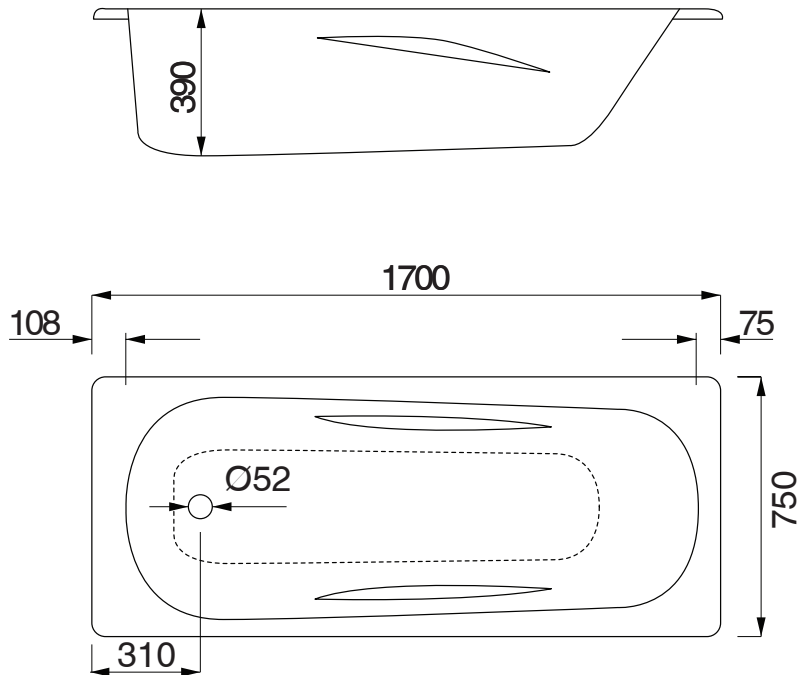

KADO

Kado Lux Bath Pressed Steel 1700mm x 750mm White

1771035

SPECIFICATIONS

Recommended Use	Domestic, Hotel & Commercial
Material	Vitreous Enamel Pressed Steel
Colour	White
Capacity	130 ltr
Weight	41.6 kg
Overflow Configuration	No Overflow
Taphole Availability	No Taphole. Tapware should be wall or hob mounted.
Plug & Waste	Suitable with 40mm non-overflow style waste (not supplied).
Fixing	Hob Mounted
Tiling Bead	No Tiling Bead

WARRANTY

Warranty - Domestic Use	10 Years
Spare Parts & Labour	12 Months

Please refer to Warranty Page for full Terms and Conditions

Dimensions are nominal measurements only.

CLEANING RECOMMENDATIONS:

We recommend the use of soapy water or approved cleaners. This product should not be cleaned with abrasive materials. Damage caused by any improper treatment is not covered by the product warranty. Refer to Warranty Conditions

Disclaimer: Products in this specification manual must by regulation be installed by licensed and registered trade people. The manufacturer/distributor reserves the right to vary specifications or delete models from their range without prior notification. Dimensions are nominal measurements only. Dimensions and set-outs listed are correct at time of publication however the manufacturer/distributor takes no responsibility for printing errors.

Published 02/09/2021

To see the complete Kado range go to
www.reece.com.au