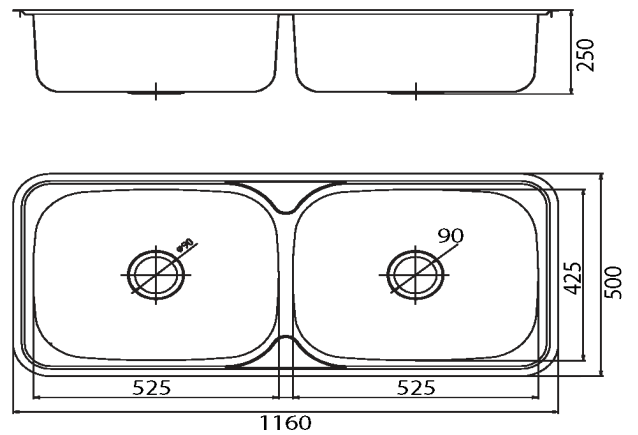

## Posh Solus 45L Double Trough

SPECIFICATIONS	
Recommended Use	Domestic, Hotel & Commercial
Material	304 Grade Stainless Steel Chromium Nickel Content: 18/8
Tapholes	1 Taphole Sink Cap Supplied for Unused Hole
Bypass	Includes Reversible Bypass Assembly
Formation	Single Piece Pressed Steel
Finish	Silk
Gauge	0.9mm
Features	Sound Deadening Pads
Waste	50mm Centre Waste
Size External	Length: 1160mm Width: 500mm Depth: 250mm
Bowl Size	Length: 525mm Width: 425mm Depth: 250mm
Capacity	2 x 45L Bowls, 90L
WARRANTY	
Warranty - Domestic Use	25 Years
Spare Parts & Labour	12 Months

Reece Code: 9502249

Dimensions are nominal measurements only.

**Disclaimer:** Products in this specification manual must by regulation be installed by licensed and registered trade people. The manufacturer/distributor reserves the right to vary specifications or delete models from their range without prior notification. Dimensions are nominal measurements only. Dimensions and set-outs listed are correct at time of publication however the manufacturer/distributor takes no responsibility for printing errors.