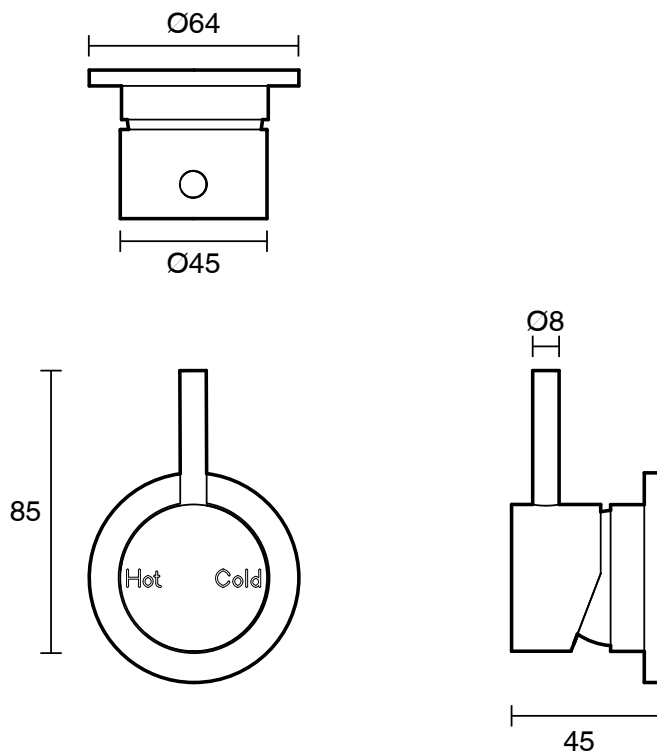

S U S S E X

Sussex Scala Shower / Bath Mixer Tap LUX PVD Brushed Pure Gold

2267013

SPECIFICATIONS	
Recommended Use	Domestic;Hotel;Commercial
Colour Finish	Brushed Pure Gold
Primary Material	Brass
Recommended Pressure Range	150 - 500 kPa as per AS3500
Max Continuous Working Temperature (deg C)	65
Min Continuous Working Temperature (deg C)	5
Hot Water Unit Suitability	Storage Tank;Continuous Flow
WARRANTY	
Warranty - Domestic Use (Years)	15
Spare Parts & Labour (Years)	15
<i>Please refer to Warranty Page for full Terms and Conditions</i>	

**Disclaimer:** Products in this specification manual must by regulation be installed by licensed and registered trade people. The manufacturer/distributor reserves the right to vary specifications or delete models from their range without prior notification. Dimensions are nominal measurements only. Dimensions and set-outs listed are correct at time of publication however the manufacturer/distributor takes no responsibility for printing errors.