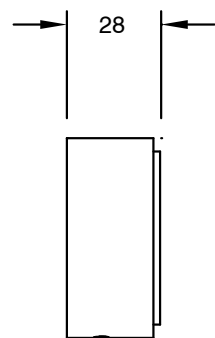

SUSSEX

Sussex Pure Wall Top Assembly Taps with Cirque Textured Handles PVD Matte Black

9511298

SPECIFICATIONS

Recommended Use	Residential;Commercial
Colour Finish	Matte Black
Primary Material	DR Brass
Recommended Pressure Range	150 - 500 kPa as per AS3500
Max Continuous Working Temperature (deg C)	65
Min Continuous Working Temperature (deg C)	1

WARRANTY

Residential Use (Years)	40
Commercial Use (Years)	10

Please refer to Sussex Warranty page for full Terms and Conditions

Dimensions are nominal measurements only.

CLEANING RECOMMENDATIONS:

We recommend the use of soapy water or approved cleaners. This product should not be cleaned with abrasive materials. Damage caused by any improper treatment is not covered by the product warranty. Refer to Warranty Conditions

Disclaimer: Products in this specification manual must by regulation be installed by licensed and registered trade people. The manufacturer/distributor reserves the right to vary specifications or delete models from their range without prior notification. Dimensions are nominal measurements only. Dimensions and set-outs listed are correct at time of publication however the manufacturer/distributor takes no responsibility for printing errors.

Published 30/03/2026

To see the complete Sussex range go to www.reece.com.au