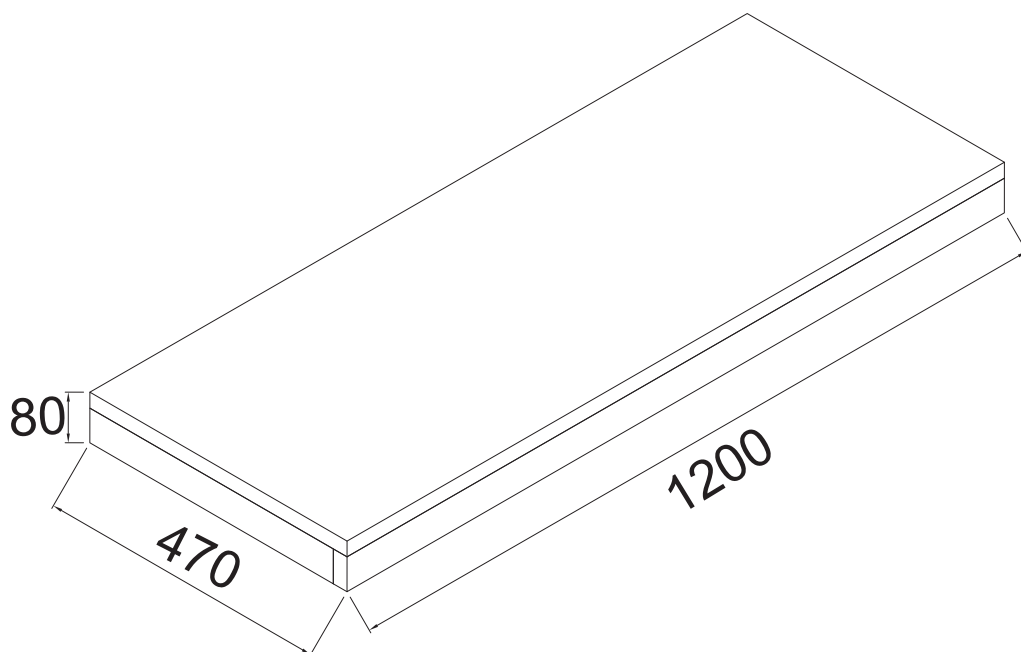

Solid Timber Basin Shelf

SPECIFICATIONS

Recommended Use	Domestic, Hotel & Commercial
Colour	Walnut
Material	Walnut
Fixing	Not included. to be supplied by installer depending on wall structure
Weight	11 kg
Basin	Sold Separately

WARRANTY

Warranty - Domestic Use	7 Years
Spare Parts & Labour	12 Months

Please refer to Warranty Page for full Terms and Conditions

Dimensions are nominal measurements only.

Disclaimer: Products in this specification manual must by regulation be installed by licensed and registered trade people. The manufacturer/distributor reserves the right to vary specifications or delete models from their range without prior notification. Dimensions are nominal measurements only. Dimensions and set-outs listed are correct at time of publication however the manufacturer/distributor takes no responsibility for printing errors.

Published 31/07/2018

To see the complete Reece Product range go to www.reece.com.au/bathrooms