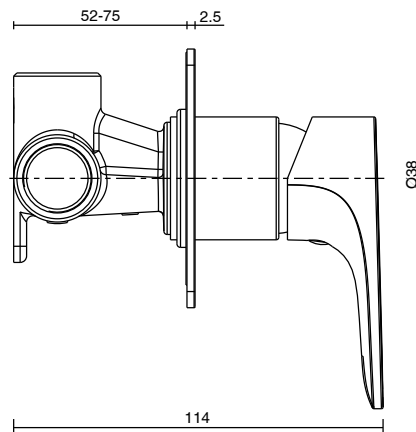

### WARRANTY

Warranty - Domestic Use	10 Years
Spare Parts & Labour	12 Months

*Please refer to Warranty Page for full Terms and Conditions*

Mizu Silk Trimsets allow you to install the Inwall Body at the installation rough-in stage then leave the tapware trimset colour choice for later.

Dimensions are nominal measurements only.