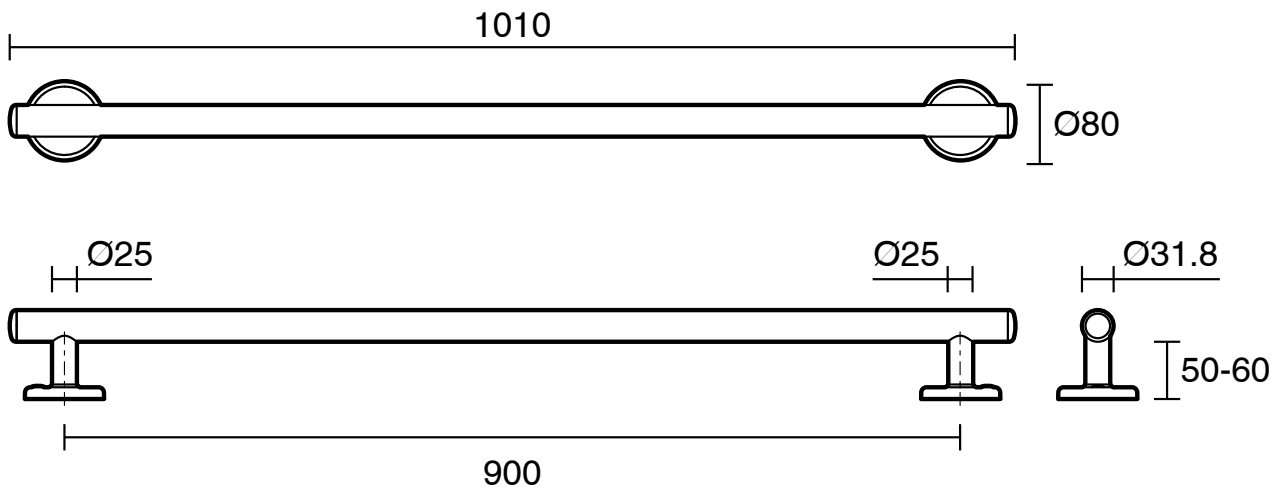

mizu

Mizu Drift 900mm Grab Rail Straight Brushed Brass

2266703

SPECIFICATIONS

Recommended Use	Domestic, Hotel & Commercial
Colour	Brushed Brass
Material	304 grade (18/8) stainless steel
Weight Capacity	113 kg
Fixings	Double

WARRANTY

Replacement Only - Domestic Use	20 Years
Parts Replacement Only	12 Months

Please refer to Warranty Page for full Terms and Conditions

Dimensions are nominal measurements only.

CLEANING RECOMMENDATIONS:

We recommend the use of soapy water or approved cleaners. This product should not be cleaned with abrasive materials. Damage caused by any improper treatment is not covered by the product warranty. Refer to Warranty Conditions

Disclaimer: Products in this specification manual must by regulation be installed by licensed and registered trade people. The manufacturer/distributor reserves the right to vary specifications or delete models from their range without prior notification. Dimensions are nominal measurements only. Dimensions and set-outs listed are correct at time of publication however the manufacturer/distributor takes no responsibility for printing errors.

Published 05/07/2024

To see the complete Mizu range go to www.reece.com.au