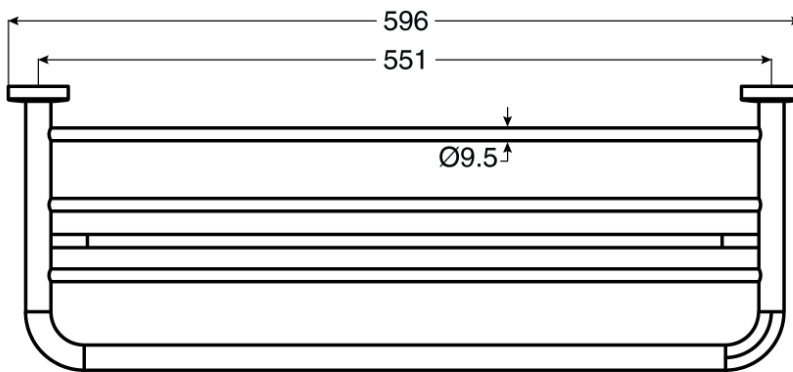

Posh Solus MK2 Towel Rack Chrome

9506583

SPECIFICATIONS

Recommended Use	Domestic, Hotel & Commercial
Colour	Chrome

WARRANTY

Domestic Use Replacement Only	10 Years

Please refer to Warranty Page for full Terms and Conditions

Dimensions are nominal measurements only.

CLEANING RECOMMENDATIONS:

We recommend the use of soapy water or approved cleaners. This product should not be cleaned with abrasive materials. Damage caused by any improper treatment is not covered by the product warranty. Refer to Posh Warranty page for full Terms and Conditions.

Disclaimer: Products in this specification manual must by regulation be installed by licensed and registered trade people. The manufacturer/distributor reserves the right to vary specifications or delete models from their range without prior notification. Dimensions are nominal measurements only. Dimensions and set-outs listed are correct at time of publication however the manufacturer/distributor takes no responsibility for printing errors.

Published 27/04/2021

To see the complete Posh range go to
www.reece.com.au