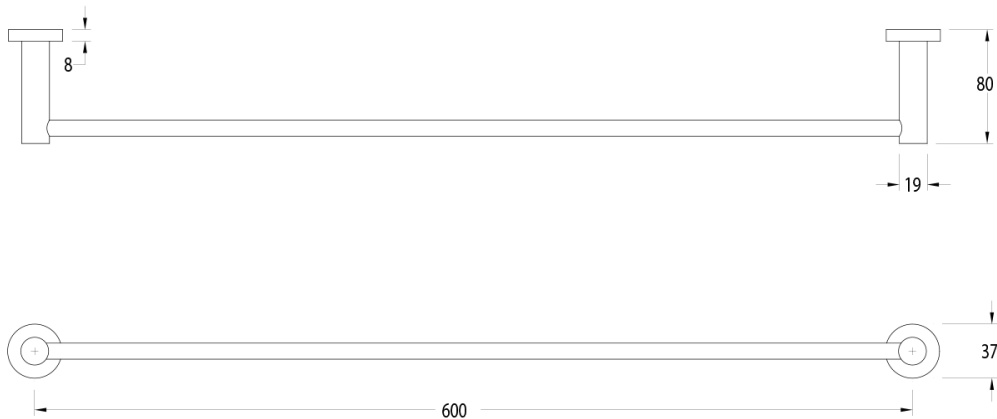

Milli Mood Edit Single Towel Rail 600mm PVD Matte Black

9511409

SPECIFICATIONS

Recommended Use	Domestic, Hotel & Commercial
Colour	Matte Black
Material	DR Brass

WARRANTY

Replacement Only - Domestic Use 15 Years

Please refer to Warranty Page for full Terms and Conditions

Dimensions are nominal measurements only.

CLEANING RECOMMENDATIONS:

We recommend the use of soapy water or approved cleaners. This product should not be cleaned with abrasive materials. Damage caused by any improper treatment is not covered by the product warranty. Refer to Warranty Conditions

Disclaimer: Products in this specification manual must by regulation be installed by licensed and registered trade people. The manufacturer/distributor reserves the right to vary specifications or delete models from their range without prior notification. Dimensions are nominal measurements only. Dimensions and set-outs listed are correct at time of publication however the manufacturer/distributor takes no responsibility for printing errors.

Published 28/03/2022

To see the complete Milli range go to
www.reece.com.au