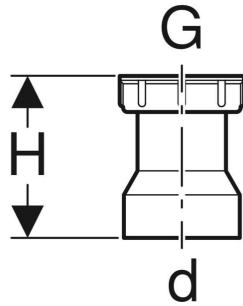

Geberit straight connector with union nut

Example image

TECHNICAL DATA

Product material PE-HD

SCOPE OF DELIVERY

- Seal

Art. no.	Reece no.	DN	d, ø mm	G	H cm
152.180.16.1	1430650	50	50	1 1/2	3.3
152.181.16.1	1430881	50	50	2	3