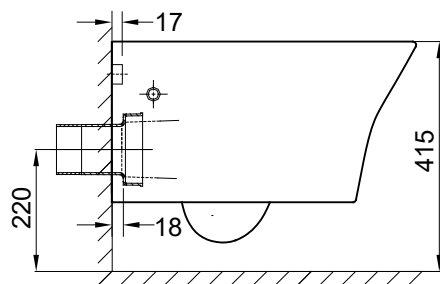

American Standard Signature Wall Hung Toilet Pan (4*)

SPECIFICATIONS

Recommended Use	Domestic, Hotel & Commercial
Material	Pan: Vitreous China Seat: Crystasleek
Colour	White
Weight	Pan: 28kg Seat: 2kg
Inlet Valve Pressure Rating	500kPa
Outlet Type	P trap only
Pan Fixing	Fixed to wall using solid cavity wall bracket (supplied).
Rim Configuration	Hygiene Rim
Technologies	- Double Vortex Flushing - Aqua Ceramic - ComfortClean
P Trap Setout	220mm max
Toilet Seat	Soft Close Quick Release Seat

WARRANTY

Warranty - Domestic Use	10 Years
Spare Parts & Labour	12 Months

Please refer to Warranty Page for full Terms and Conditions

Dimensions are nominal measurements only.

Disclaimer: Products in this specification manual must by regulation be installed by licensed and registered trade people. The manufacturer/distributor reserves the right to vary specifications or delete models from their range without prior notification. Dimensions are nominal measurements only. Dimensions and set-outs listed are correct at time of publication however the manufacturer/distributor takes no responsibility for printing errors.

Published 29/09/2022