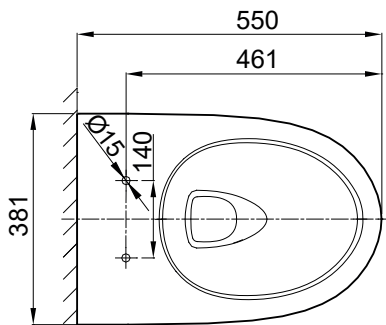

American Standard Signature Wall Hung Toilet Pan (4*)

SPECIFICATIONS

Recommended Use	Domestic, Hotel & Commercial
Material	Pan: Vitreous China Seat: Crystasleek
Colour	White
Weight	Pan: 28kg Seat: 2kg
Inlet Valve Pressure Rating	500kPa
Outlet Type	P trap only
Pan Fixing	Fixed to wall using solid cavity wall bracket (supplied).
Rim Configuration	Hygiene Rim
Technologies	- Double Vortex Flushing - Aqua Ceramic - ComfortClean
P Trap Setout	220mm max
Toilet Seat	Soft Close Quick Release Seat

WARRANTY

Warranty - Domestic Use	10 Years
Spare Parts & Labour	12 Months

Please refer to Warranty Page for full Terms and Conditions

Dimensions are nominal measurements only.

Disclaimer: Products in this specification manual must by regulation be installed by licensed and registered trade people. The manufacturer/distributor reserves the right to vary specifications or delete models from their range without prior notification. Dimensions are nominal measurements only. Dimensions and set-outs listed are correct at time of publication however the manufacturer/distributor takes no responsibility for printing errors.

Published 29/09/2022