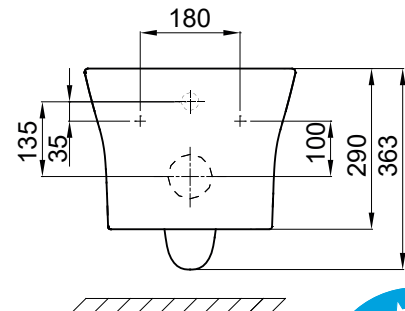

American Standard Signature Wall Hung Toilet Pan (4*)

SPECIFICATIONS

Recommended Use	Domestic, Hotel & Commercial
Material	Pan: Vitreous China Seat: Crystasleek
Colour	White
Weight	Pan: 28kg Seat: 2kg
Inlet Valve Pressure Rating	500kPa
Outlet Type	P trap only
Pan Fixing	Fixed to wall using solid cavity wall bracket (supplied).
Rim Configuration	Hygiene Rim
Technologies	- Double Vortex Flushing - Aqua Ceramic - ComfortClean
P Trap Setout	220mm max
Toilet Seat	Soft Close Quick Release Seat

WARRANTY

Warranty - Domestic Use	10 Years
Spare Parts & Labour	12 Months

Please refer to Warranty Page for full Terms and Conditions

Dimensions are nominal measurements only.

Disclaimer: Products in this specification manual must by regulation be installed by licensed and registered trade people. The manufacturer/distributor reserves the right to vary specifications or delete models from their range without prior notification. Dimensions are nominal measurements only. Dimensions and set-outs listed are correct at time of publication however the manufacturer/distributor takes no responsibility for printing errors.

Published 29/09/2022