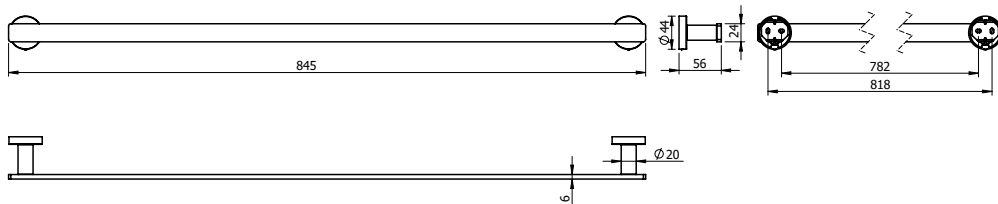

Milli Marle Edit Single Towel Rail 800mm Matte Black

9511283

SPECIFICATIONS

Recommended Use	Domestic, Hotel & Commercial
Colour	Matte Black
Material	Aluminium

WARRANTY

Replacement Only - Domestic Use 15 Years

Please refer to Warranty Page for full Terms and Conditions

Dimensions are nominal measurements only.

CLEANING RECOMMENDATIONS:

We recommend the use of soapy water or approved cleaners. This product should not be cleaned with abrasive materials. Damage caused by any improper treatment is not covered by the product warranty. Refer to Warranty Conditions

Disclaimer: Products in this specification manual must by regulation be installed by licensed and registered trade people. The manufacturer/distributor reserves the right to vary specifications or delete models from their range without prior notification. Dimensions are nominal measurements only. Dimensions and set-outs listed are correct at time of publication however the manufacturer/distributor takes no responsibility for printing errors.

Published 25/03/2022

To see the complete Milli range go to
www.reece.com.au