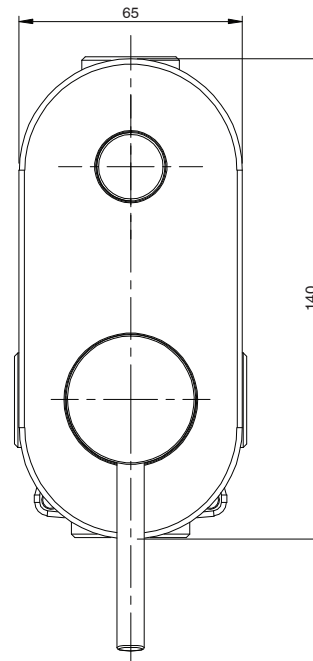

mizu

Mizu Drift MK2 Shower Mixer Kit with Diverter Brushed Gunmetal

2267165

SPECIFICATIONS

Recommended Use	Domestic, Hotel & Commercial
Colour	Brushed Gunmetal
Finish	Brushed
Material	DR Brass
Recommended Pressure Range	150 - 500 kPa
Maximum Continuous Working Temperature	65 deg C
Suitable for Storage Tank Hot Water	Yes
Suitable for Continuous Flow Hot Water	Yes
Suitable for Gravity Feed Hot Water	No

WARRANTY

Warranty - Domestic Use	10 Years
Spare Parts & Labour	12 Months

Please refer to Warranty Page for full Terms and Conditions

Dimensions are nominal measurements only.

CLEANING RECOMMENDATIONS:

We recommend the use of soapy water or approved cleaners. This product should not be cleaned with abrasive materials. Damage caused by any improper treatment is not covered by the product warranty. Refer to Warranty Conditions

Disclaimer: Products in this specification manual must by regulation be installed by licensed and registered trade people. The manufacturer/distributor reserves the right to vary specifications or delete models from their range without prior notification. Dimensions are nominal measurements only. Dimensions and set-outs listed are correct at time of publication however the manufacturer/distributor takes no responsibility for printing errors.

Published 04/05/2023

To see the complete Mizu range go to
www.reece.com.au