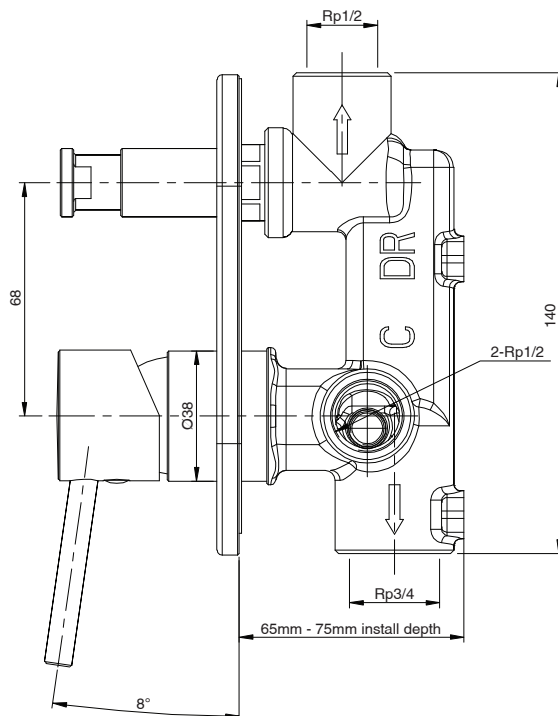

mizu

Mizu Drift MK2 Shower Mixer Kit with Diverter Brushed Gunmetal

2267165

SPECIFICATIONS

Recommended Use	Domestic, Hotel & Commercial
Colour	Brushed Gunmetal
Finish	Brushed
Material	DR Brass
Recommended Pressure Range	150 - 500 kPa
Maximum Continuous Working Temperature	65 deg C
Suitable for Storage Tank Hot Water	Yes
Suitable for Continuous Flow Hot Water	Yes
Suitable for Gravity Feed Hot Water	No

WARRANTY

Warranty - Domestic Use	10 Years
Spare Parts & Labour	12 Months

Please refer to Warranty Page for full Terms and Conditions

Dimensions are nominal measurements only.

CLEANING RECOMMENDATIONS:

We recommend the use of soapy water or approved cleaners. This product should not be cleaned with abrasive materials. Damage caused by any improper treatment is not covered by the product warranty. Refer to Warranty Conditions

Disclaimer: Products in this specification manual must by regulation be installed by licensed and registered trade people. The manufacturer/distributor reserves the right to vary specifications or delete models from their range without prior notification. Dimensions are nominal measurements only. Dimensions and set-outs listed are correct at time of publication however the manufacturer/distributor takes no responsibility for printing errors.

Published 04/05/2023

To see the complete Mizu range go to
www.reece.com.au