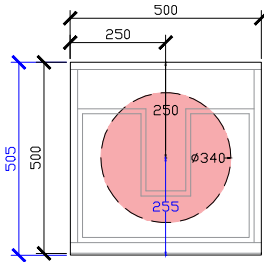

Adorn above counter/ semi inset wall hung vanity with drawer/s & petite handle

STANDARD SIZES

500mm

600mm

INTERNAL VIEW for all sizes

SIDE VIEW for all sizes

1000mm

1200mm

Adorn above counter/ semi inset wall hung vanity with drawer/s & petite handle

STANDARD SIZES

1500mm

1800mm

Adorn above counter/ semi inset wall hung vanity with drawer/s & petite handle

CUSTOM SIZES

501-600mm

601-800mm

INTERNAL VIEW for all sizes

SIDE VIEW for all sizes

801-1100mm

1101-1300mm

Adorn above counter/ semi inset wall hung vanity with drawer/s & petite handle

CUSTOM SIZES

1301-1600mm

1601-1800mm

1801-2000mm

Adorn above counter/ semi inset wall hung vanity with drawer/s & petite handle

ROCA INSPIRA SOFT SQUARE SEMI-INSET & ROCA INSPIRA ROUND SEMI-INSET
340DIA CORIAN CUTOUT

500W: CENTRE ONLY