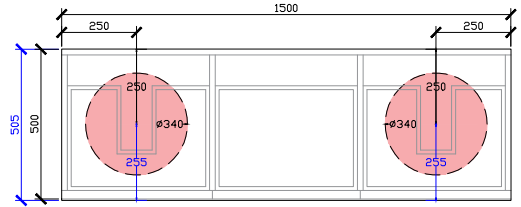

Adorn above counter/ semi inset wall hung vanity with drawer/s & petite handle

ROCA INSPIRA SOFT SQUARE SEMI-INSET & ROCA INSPIRA ROUND SEMI-INSET
340DIA CORIAN CUTOUT

1500W: CENTRE & DOUBLE BASIN | OFFSET LEFT & RIGHT