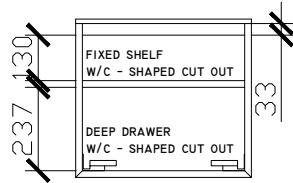

CUSTOM SIZES	A2PH-VUWH-501-600	A2PH-VUWH-601-800	A2PH-VUWH-801-1100	A2PH-VUWH-1101-1300	A2PH-VUWH-1301-1600	A2PH-VUWH-1601-1800	A2PH-VUWH-1801-2000
Width (mm)	501-600	601-800	801-1100	1101-1300	1301-1600	1601-1800	1801-2000
Depth (mm)	400-500	400-500	400-500	400-500	400-500	400-500	400-500
Height (mm)	450	450	450	450	450	450	450
Number of Drawers	1	2	2	2	2	3	3
Basin Options	1	1	1	1	1-2	1-2	1-2

Disclaimer: Products in this specification manual must by regulation be installed by licensed and registered trade people. The manufacturer/distributor reserves the right to vary specifications or delete models from their range without prior notification. Dimensions are nominal measurements only. Dimensions and set-outs listed are correct at time of publication however the manufacturer/distributor takes no responsibility for printing errors.

Adorn above counter/ semi inset wall hung vanity with drawer/s & petite handle

STANDARD SIZES

500mm

600mm

INTERNAL VIEW for all sizes

SIDE VIEW for all sizes

1000mm

1200mm

601-800mm

INTERNAL VIEW for all sizes

SIDE VIEW for all sizes

801-1100mm

1101-1300mm

Adorn above counter/ semi inset wall hung vanity with drawer/s & petite handle

CUSTOM SIZES

1301-1600mm