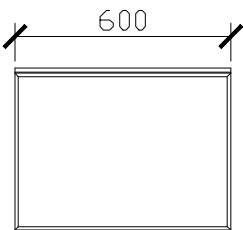

CUSTOM SIZES	A2PH-VUWH-501-600	A2PH-VUWH-601-800	A2PH-VUWH-801-1100	A2PH-VUWH-1101-1300	A2PH-VUWH-1301-1600	A2PH-VUWH-1601-1800	A2PH-VUWH-1801-2000
Width (mm)	501-600	601-800	801-1100	1101-1300	1301-1600	1601-1800	1801-2000
Depth (mm)	400-500	400-500	400-500	400-500	400-500	400-500	400-500
Height (mm)	450	450	450	450	450	450	450
Number of Drawers	1	2	2	2	2	3	3
Basin Options	1	1	1	1	1-2	1-2	1-2

Adorn above counter/ semi inset wall hung vanity with drawer/s & petite handle

STANDARD SIZES

500mm

600mm

INTERNAL VIEW for all sizes

SIDE VIEW for all sizes

1000mm

1200mm

Adorn above counter/ semi inset wall hung vanity with drawer/s & petite handle

STANDARD SIZES

1500mm

1800mm

Adorn above counter/ semi inset wall hung vanity with drawer/s & petite handle

CUSTOM SIZES

501-600mm

601-800mm

INTERNAL VIEW for all sizes

SIDE VIEW for all sizes

801-1100mm

1101-1300mm

Adorn above counter/ semi inset wall hung vanity with drawer/s & petite handle

CUSTOM SIZES

1301-1600mm