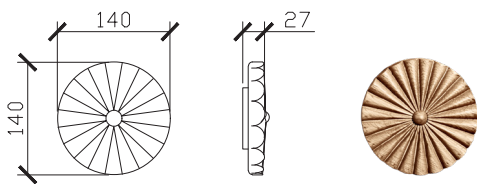

Published 16/02/2024

Adorn above counter/ semi inset wall hung vanity with drawer/s & petite handle

PETITE HANDLE OPTIONS

Tulip (Handle inlay available in American Oak, Corian or Marble)

Marigold

Rosette (Handle inlay available in American Oak, Corian or Marble)

Adorn above counter/ semi inset wall hung vanity with drawer/s & petite handle

STANDARD SIZES

500mm

600mm

INTERNAL VIEW for all sizes

SIDE VIEW for all sizes

1000mm

1200mm

Adorn above counter/ semi inset wall hung vanity with drawer/s & petite handle

STANDARD SIZES

1500mm

1800mm

Adorn above counter/ semi inset wall hung vanity with drawer/s & petite handle

CUSTOM SIZES

501-600mm

601-800mm

INTERNAL VIEW for all sizes

SIDE VIEW for all sizes

801-1100mm

1101-1300mm

Adorn above counter/ semi inset wall hung vanity with drawer/s & petite handle

CUSTOM SIZES

1301-1600mm