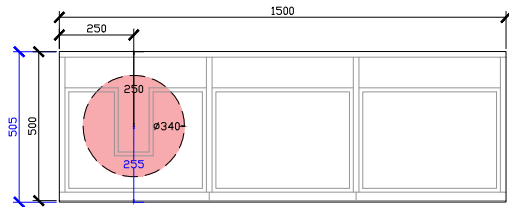

Adorn above counter/ semi inset wall hung vanity with drawer/s & petite handle

STANDARD SIZES

500mm

600mm

INTERNAL VIEW for all sizes

SIDE VIEW for all sizes

1000mm

1200mm

601-800mm

INTERNAL VIEW for all sizes

SIDE VIEW for all sizes

801-1100mm

1101-1300mm

Adorn above counter/ semi inset wall hung vanity with drawer/s & petite handle

CUSTOM SIZES

1301-1600mm

*CORIAN TOP EXTENDS 5MM ON FRONT FOR BULLNOSE EDGE DETAIL

600W: CENTRE ONLY

1000W: CENTRE | OFFSET LEFT & RIGHT

1200W: CENTRE | OFFSET LEFT & RIGHT

Adorn above counter/ semi inset wall hung vanity with drawer/s & petite handle

ROCA INSPIRA SOFT SQUARE SEMI-INSET & ROCA INSPIRA ROUND SEMI-INSET
340DIA CORIAN CUTOUT

1500W: CENTRE & DOUBLE BASIN | OFFSET LEFT & RIGHT

1800W: CENTRE & DOUBLE BASIN | OFFSET LEFT & RIGHT