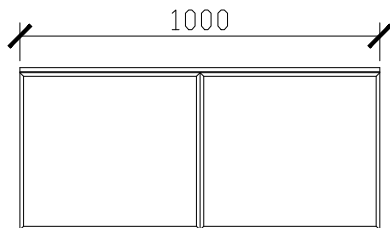

Adorn above counter/ semi inset wall hung vanity with drawer/s & petite handle

STANDARD SIZES

500mm

600mm

INTERNAL VIEW for all sizes

SIDE VIEW for all sizes

1000mm

1200mm

Adorn above counter/ semi inset wall hung vanity with drawer/s & petite handle

STANDARD SIZES

1500mm

1800mm

Adorn above counter/ semi inset wall hung vanity with drawer/s & petite handle

CUSTOM SIZES

501-600mm

601-800mm

INTERNAL VIEW for all sizes

SIDE VIEW for all sizes

801-1100mm

1101-1300mm

Adorn above counter/ semi inset wall hung vanity with drawer/s & petite handle

CUSTOM SIZES

1301-1600mm