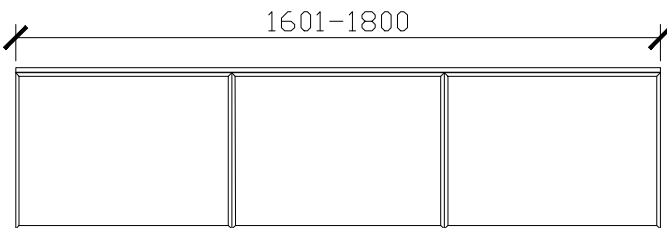

Adorn above counter/ semi inset wall hung vanity with drawer/s & petite handle

STANDARD SIZES

500mm

600mm

INTERNAL VIEW for all sizes

SIDE VIEW for all sizes

1000mm

1200mm

Adorn above counter/ semi inset wall hung vanity with drawer/s & petite handle

STANDARD SIZES

1500mm

1800mm

Adorn above counter/ semi inset wall hung vanity with drawer/s & petite handle

CUSTOM SIZES

501-600mm

601-800mm

INTERNAL VIEW for all sizes

SIDE VIEW for all sizes

801-1100mm

1101-1300mm

Adorn above counter/ semi inset wall hung vanity with drawer/s & petite handle

CUSTOM SIZES

1301-1600mm

1601-1800mm

1801-2000mm

Adorn above counter/ semi inset wall hung vanity with drawer/s & petite handle

ROCA INSPIRA SOFT SQUARE SEMI-INSET & ROCA INSPIRA ROUND SEMI-INSET
340DIA CORIAN CUTOUT

500W: CENTRE ONLY