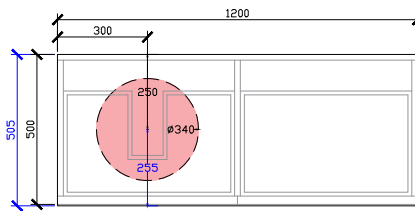

1200W: CENTRE | OFFSET LEFT & RIGHT