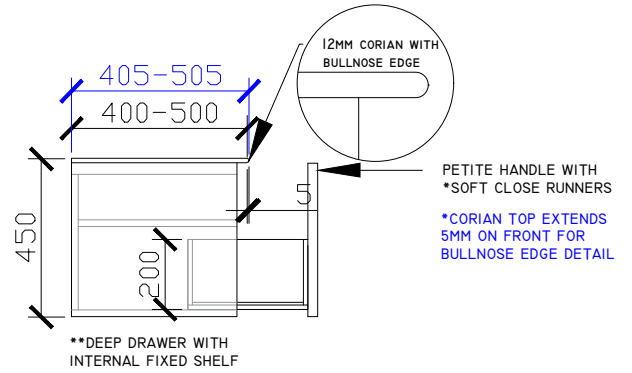

Adorn above counter/ semi inset wall hung vanity with drawer/s & petite handle

STANDARD SIZES

500mm

600mm

INTERNAL VIEW for all sizes

SIDE VIEW for all sizes

1000mm

1200mm

Adorn above counter/ semi inset wall hung vanity with drawer/s & petite handle

STANDARD SIZES

1500mm

1800mm

Adorn above counter/ semi inset wall hung vanity with drawer/s & petite handle

CUSTOM SIZES

501-600mm

601-800mm

INTERNAL VIEW for all sizes

SIDE VIEW for all sizes

801-1100mm

1101-1300mm

Adorn above counter/ semi inset wall hung vanity with drawer/s & petite handle

CUSTOM SIZES

1301-1600mm