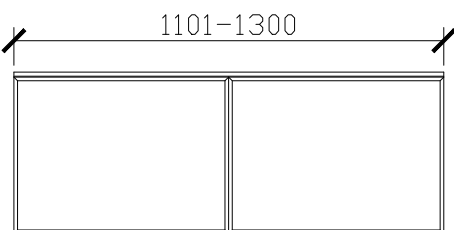

Adorn above counter/ semi inset wall hung vanity with drawer/s & petite handle

STANDARD SIZES

500mm

600mm

INTERNAL VIEW for all sizes

SIDE VIEW for all sizes

1000mm

1200mm

Adorn above counter/ semi inset wall hung vanity with drawer/s & petite handle

STANDARD SIZES

1500mm

1800mm

Adorn above counter/ semi inset wall hung vanity with drawer/s & petite handle

CUSTOM SIZES

501-600mm

601-800mm

INTERNAL VIEW for all sizes

SIDE VIEW for all sizes

801-1100mm

1101-1300mm

Adorn above counter/ semi inset wall hung vanity with drawer/s & petite handle

CUSTOM SIZES

1301-1600mm

1601-1800mm

1801-2000mm

Adorn above counter/ semi inset wall hung vanity with drawer/s & petite handle

ROCA INSPIRA SOFT SQUARE SEMI-INSET & ROCA INSPIRA ROUND SEMI-INSET
340DIA CORIAN CUTOUT

500W: CENTRE ONLY