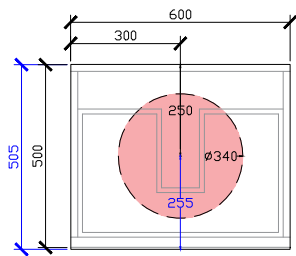

600W: CENTRE ONLY