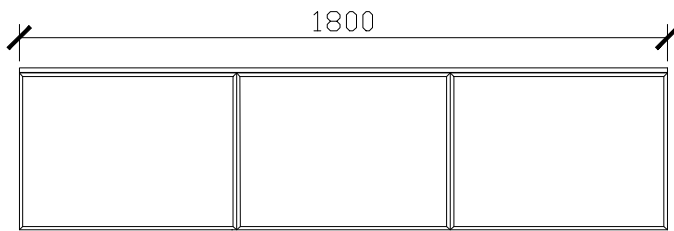

Adorn above counter/ semi inset wall hung vanity with drawer/s & petite handle

STANDARD SIZES

500mm

600mm

INTERNAL VIEW for all sizes

SIDE VIEW for all sizes

1000mm

1200mm

Adorn above counter/ semi inset wall hung vanity with drawer/s & petite handle

STANDARD SIZES

1500mm

1800mm

Adorn above counter/ semi inset wall hung vanity with drawer/s & petite handle

CUSTOM SIZES

501-600mm

601-800mm

INTERNAL VIEW for all sizes

SIDE VIEW for all sizes

801-1100mm

1101-1300mm

Adorn above counter/ semi inset wall hung vanity with drawer/s & petite handle

CUSTOM SIZES

1301-1600mm