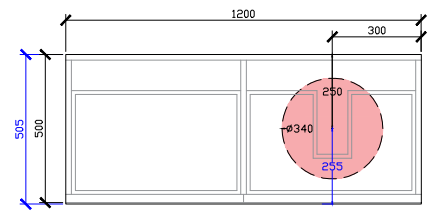

Adorn above counter/ semi inset wall hung vanity with drawer/s & petite handle

STANDARD SIZES

500mm

600mm

INTERNAL VIEW for all sizes

SIDE VIEW for all sizes

1000mm

1200mm

Adorn above counter/ semi inset wall hung vanity with drawer/s & petite handle

STANDARD SIZES

1500mm

1800mm

Adorn above counter/ semi inset wall hung vanity with drawer/s & petite handle

CUSTOM SIZES

501-600mm

601-800mm

INTERNAL VIEW for all sizes

SIDE VIEW for all sizes

801-1100mm

1101-1300mm

Adorn above counter/ semi inset wall hung vanity with drawer/s & petite handle

CUSTOM SIZES

1301-1600mm

*CORIAN TOP EXTENDS 5MM ON FRONT FOR BULLNOSE EDGE DETAIL

600W: CENTRE ONLY

1000W: CENTRE | OFFSET LEFT & RIGHT

1200W: CENTRE | OFFSET LEFT & RIGHT

Adorn above counter/ semi inset wall hung vanity with drawer/s & petite handle