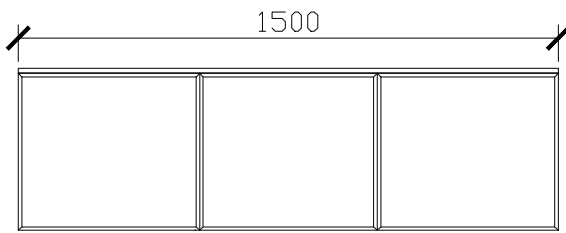

Adorn above counter/ semi inset wall hung vanity with drawer/s & petite handle

STANDARD SIZES

500mm

600mm

INTERNAL VIEW for all sizes

SIDE VIEW for all sizes

1000mm

1200mm

Adorn above counter/ semi inset wall hung vanity with drawer/s & petite handle

STANDARD SIZES

1500mm

1800mm

Adorn above counter/ semi inset wall hung vanity with drawer/s & petite handle

CUSTOM SIZES

501-600mm

601-800mm

INTERNAL VIEW for all sizes

SIDE VIEW for all sizes

801-1100mm

1101-1300mm

Adorn above counter/ semi inset wall hung vanity with drawer/s & petite handle

CUSTOM SIZES

1301-1600mm