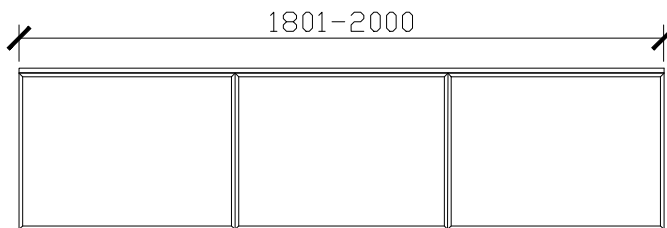

Adorn above counter/ semi inset wall hung vanity with drawer/s & petite handle

STANDARD SIZES

500mm

600mm

INTERNAL VIEW for all sizes

SIDE VIEW for all sizes

1000mm

1200mm

Adorn above counter/ semi inset wall hung vanity with drawer/s & petite handle

STANDARD SIZES

1500mm

1800mm

Adorn above counter/ semi inset wall hung vanity with drawer/s & petite handle

CUSTOM SIZES

501-600mm

601-800mm

INTERNAL VIEW for all sizes

SIDE VIEW for all sizes

801-1100mm

1101-1300mm

Adorn above counter/ semi inset wall hung vanity with drawer/s & petite handle

CUSTOM SIZES

1301-1600mm

1601-1800mm

1801-2000mm

Adorn above counter/ semi inset wall hung vanity with drawer/s & petite handle

ROCA INSPIRA SOFT SQUARE SEMI-INSET & ROCA INSPIRA ROUND SEMI-INSET
340DIA CORIAN CUTOUT

500W: CENTRE ONLY