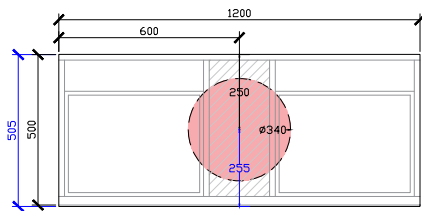

Adorn above counter/ semi inset wall hung vanity with drawer/s & petite handle

STANDARD SIZES

500mm

600mm

INTERNAL VIEW for all sizes

SIDE VIEW for all sizes

1000mm

1200mm

Adorn above counter/ semi inset wall hung vanity with drawer/s & petite handle

STANDARD SIZES

1500mm

1800mm

Adorn above counter/ semi inset wall hung vanity with drawer/s & petite handle

CUSTOM SIZES

501-600mm

601-800mm

INTERNAL VIEW for all sizes

SIDE VIEW for all sizes

801-1100mm

1101-1300mm

Adorn above counter/ semi inset wall hung vanity with drawer/s & petite handle

CUSTOM SIZES

1301-1600mm

*CORIAN TOP EXTENDS 5MM ON FRONT FOR BULLNOSE EDGE DETAIL

600W: CENTRE ONLY

1000W: CENTRE | OFFSET LEFT & RIGHT

1200W: CENTRE | OFFSET LEFT & RIGHT

Adorn above counter/ semi inset wall hung vanity with drawer/s & petite handle