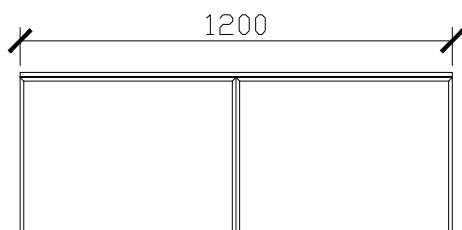

Adorn above counter/ semi inset wall hung vanity with drawer/s & petite handle

STANDARD SIZES

500mm

600mm

INTERNAL VIEW for all sizes

SIDE VIEW for all sizes

1000mm

1200mm

Adorn above counter/ semi inset wall hung vanity with drawer/s & petite handle

STANDARD SIZES

1500mm

1800mm

Adorn above counter/ semi inset wall hung vanity with drawer/s & petite handle

CUSTOM SIZES

501-600mm

601-800mm

INTERNAL VIEW for all sizes

SIDE VIEW for all sizes

801-1100mm

1101-1300mm

Adorn above counter/ semi inset wall hung vanity with drawer/s & petite handle

CUSTOM SIZES

1301-1600mm