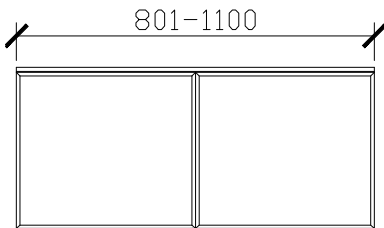

Adorn above counter/ semi inset wall hung vanity with drawer/s & petite handle

STANDARD SIZES

500mm

600mm

INTERNAL VIEW for all sizes

SIDE VIEW for all sizes

1000mm

1200mm

Adorn above counter/ semi inset wall hung vanity with drawer/s & petite handle

STANDARD SIZES

1500mm

1800mm

Adorn above counter/ semi inset wall hung vanity with drawer/s & petite handle

CUSTOM SIZES

501-600mm

601-800mm

INTERNAL VIEW for all sizes

SIDE VIEW for all sizes

801-1100mm

1101-1300mm

Adorn above counter/ semi inset wall hung vanity with drawer/s & petite handle

CUSTOM SIZES

1301-1600mm