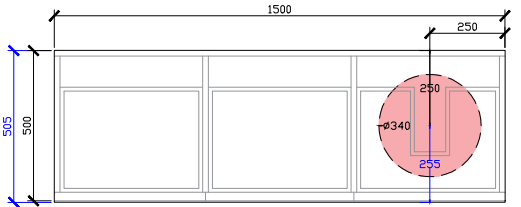

Adorn above counter/ semi inset wall hung vanity with drawer/s & petite handle

ROCA INSPIRA SOFT SQUARE SEMI-INSET & ROCA INSPIRA ROUND SEMI-INSET
340DIA CORIAN CUTOUT

1500W: CENTRE & DOUBLE BASIN | OFFSET LEFT & RIGHT