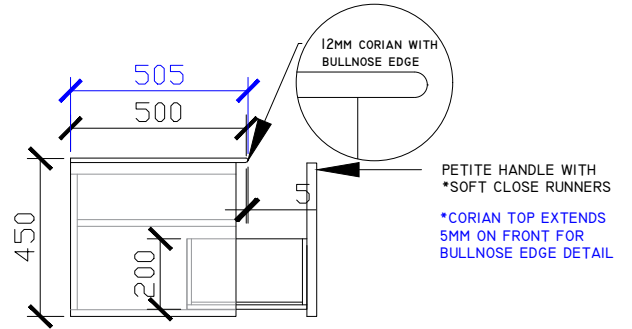

CUSTOM SIZES	A2PH-VUWH-501-600	A2PH-VUWH-601-800	A2PH-VUWH-801-1100	A2PH-VUWH-1101-1300	A2PH-VUWH-1301-1600	A2PH-VUWH-1601-1800	A2PH-VUWH-1801-2000
Width (mm)	501-600	601-800	801-1100	1101-1300	1301-1600	1601-1800	1801-2000
Depth (mm)	400-500	400-500	400-500	400-500	400-500	400-500	400-500
Height (mm)	450	450	450	450	450	450	450
Number of Drawers	1	2	2	2	2	3	3
Basin Options	1	1	1	1	1-2	1-2	1-2

Adorn above counter/ semi inset wall hung vanity with drawer/s & petite handle

STANDARD SIZES

500mm

600mm

INTERNAL VIEW for all sizes

SIDE VIEW for all sizes

1000mm

1200mm

Adorn above counter/ semi inset wall hung vanity with drawer/s & petite handle

STANDARD SIZES

1500mm

1800mm

Adorn above counter/ semi inset wall hung vanity with drawer/s & petite handle

CUSTOM SIZES

501-600mm

601-800mm

INTERNAL VIEW for all sizes

SIDE VIEW for all sizes

801-1100mm

1101-1300mm

Adorn above counter/ semi inset wall hung vanity with drawer/s & petite handle

CUSTOM SIZES

1301-1600mm