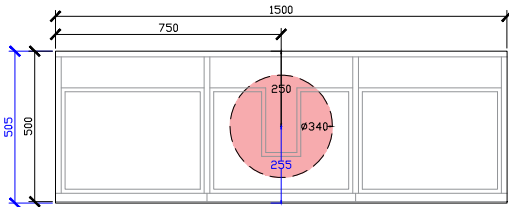

Adorn above counter/ semi inset wall hung vanity with drawer/s & petite handle

STANDARD SIZES

500mm

600mm

INTERNAL VIEW for all sizes

SIDE VIEW for all sizes

1000mm

1200mm

601-800mm

INTERNAL VIEW for all sizes

SIDE VIEW for all sizes

801-1100mm

1101-1300mm

Adorn above counter/ semi inset wall hung vanity with drawer/s & petite handle

CUSTOM SIZES

1301-1600mm

*CORIAN TOP EXTENDS 5MM ON FRONT FOR BULLNOSE EDGE DETAIL

600W: CENTRE ONLY

1000W: CENTRE | OFFSET LEFT & RIGHT

1200W: CENTRE | OFFSET LEFT & RIGHT

Adorn above counter/ semi inset wall hung vanity with drawer/s & petite handle

ROCA INSPIRA SOFT SQUARE SEMI-INSET & ROCA INSPIRA ROUND SEMI-INSET
340DIA CORIAN CUTOUT

1500W: CENTRE & DOUBLE BASIN | OFFSET LEFT & RIGHT

1800W: CENTRE & DOUBLE BASIN | OFFSET LEFT & RIGHT