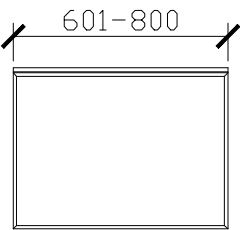

Adorn above counter/ semi inset wall hung vanity with drawer/s & petite handle

STANDARD SIZES

500mm

600mm

INTERNAL VIEW for all sizes

SIDE VIEW for all sizes

1000mm

1200mm

Adorn above counter/ semi inset wall hung vanity with drawer/s & petite handle

STANDARD SIZES

1500mm

1800mm

Adorn above counter/ semi inset wall hung vanity with drawer/s & petite handle

CUSTOM SIZES

501-600mm

601-800mm

INTERNAL VIEW for all sizes

SIDE VIEW for all sizes

801-1100mm

1101-1300mm

Adorn above counter/ semi inset wall hung vanity with drawer/s & petite handle

CUSTOM SIZES

1301-1600mm

1601-1800mm

1801-2000mm

Adorn above counter/ semi inset wall hung vanity with drawer/s & petite handle

ROCA INSPIRA SOFT SQUARE SEMI-INSET & ROCA INSPIRA ROUND SEMI-INSET
340DIA CORIAN CUTOUT

500W: CENTRE ONLY