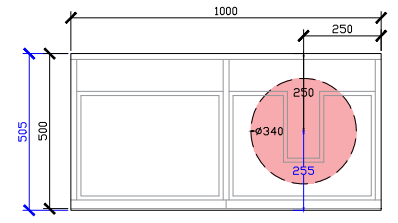

1000W: CENTRE | OFFSET LEFT & RIGHT