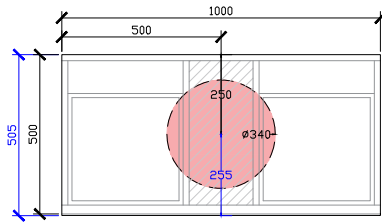

1000W: CENTRE | OFFSET LEFT & RIGHT