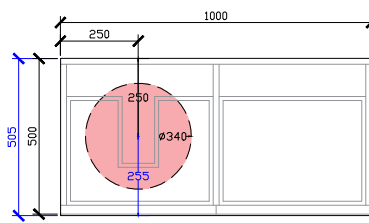

1000W: CENTRE | OFFSET LEFT & RIGHT