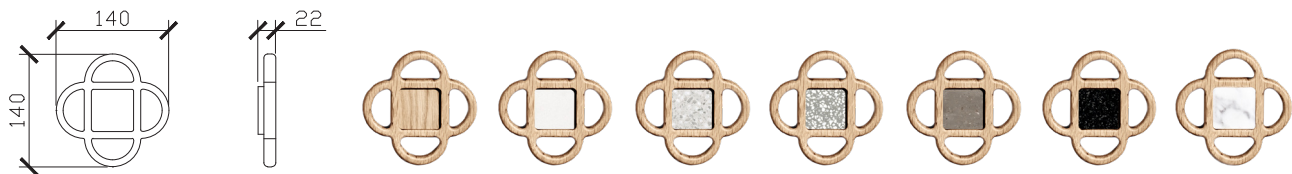

Adorn above counter/ semi inset wall hung vanity with drawer/s & petite handle

SPECIFICATIONS

Recommended Use	Domestic, Hotel & Commercial
Vanity Cabinet Material	American Oak veneer (19mm)
Vanity Frame Material	2 Pack Polyurethane on High Moisture Resistant MDF
Drawer Design	Soft close drawer/s
Benchtop Material	Corian (12mm)
Handles Material	Solid American Oak, refer to page 2
Colour Variations (Prices may vary)	Please refer to the Colour, Finish and Material Variations Document on the Website for more information.
Fixing	Bolted / Screwed to Wall by a Licensed Trades Person (not included)
Basin	Sold Separately, refer to Brochure
Tapware	Sold Separately. Compatible with Wall & Bench mounted tapware
Features	Internal Fixed Shelf

CUSTOM SIZES	A2PH-VUWH-501-600	A2PH-VUWH-601-800	A2PH-VUWH-801-1100	A2PH-VUWH-1101-1300	A2PH-VUWH-1301-1600	A2PH-VUWH-1601-1800	A2PH-VUWH-1801-2000
Width (mm)	501-600	601-800	801-1100	1101-1300	1301-1600	1601-1800	1801-2000
Depth (mm)	400-500	400-500	400-500	400-500	400-500	400-500	400-500
Height (mm)	450	450	450	450	450	450	450
Number of Drawers	1	2	2	2	2	3	3
Basin Options	1	1	1	1	1-2	1-2	1-2

Published 16/02/2024

Adorn above counter/ semi inset wall hung vanity with drawer/s & petite handle

PETITE HANDLE OPTIONS

Tulip (Handle inlay available in American Oak, Corian or Marble)

Marigold

Rosette (Handle inlay available in American Oak, Corian or Marble)

Adorn above counter/ semi inset wall hung vanity with drawer/s & petite handle

STANDARD SIZES

500mm

600mm

INTERNAL VIEW for all sizes

SIDE VIEW for all sizes

1000mm

1200mm