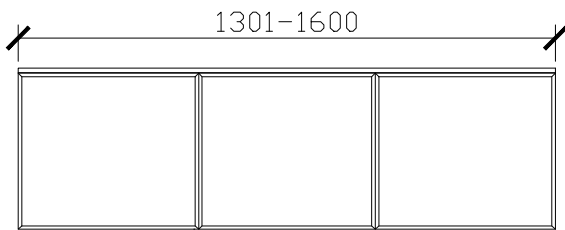

Adorn above counter/ semi inset wall hung vanity with drawer/s & petite handle

STANDARD SIZES

500mm

600mm

INTERNAL VIEW for all sizes

SIDE VIEW for all sizes

1000mm

1200mm

Adorn above counter/ semi inset wall hung vanity with drawer/s & petite handle

STANDARD SIZES

1500mm

1800mm

Adorn above counter/ semi inset wall hung vanity with drawer/s & petite handle

CUSTOM SIZES

501-600mm

601-800mm

INTERNAL VIEW for all sizes

SIDE VIEW for all sizes

801-1100mm

1101-1300mm

Adorn above counter/ semi inset wall hung vanity with drawer/s & petite handle

CUSTOM SIZES

1301-1600mm

1601-1800mm

1801-2000mm

Adorn above counter/ semi inset wall hung vanity with drawer/s & petite handle

ROCA INSPIRA SOFT SQUARE SEMI-INSET & ROCA INSPIRA ROUND SEMI-INSET
340DIA CORIAN CUTOUT

500W: CENTRE ONLY