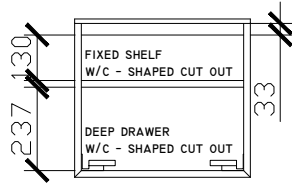

Adorn above counter/ semi inset wall hung vanity with drawer/s & petite handle

STANDARD SIZES

500mm

600mm

INTERNAL VIEW for all sizes

SIDE VIEW for all sizes

1000mm

1200mm

Adorn above counter/ semi inset wall hung vanity with drawer/s & petite handle

STANDARD SIZES

1500mm

1800mm

Adorn above counter/ semi inset wall hung vanity with drawer/s & petite handle

CUSTOM SIZES

501-600mm

601-800mm

INTERNAL VIEW for all sizes

SIDE VIEW for all sizes

801-1100mm

1101-1300mm

Adorn above counter/ semi inset wall hung vanity with drawer/s & petite handle

CUSTOM SIZES

1301-1600mm