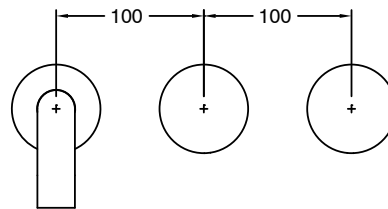

Dimensions are nominal measurements only.

CLEANING RECOMMENDATIONS:

We recommend the use of soapy water or approved cleaners. This product should not be cleaned with abrasive materials. Damage caused by any improper treatment is not covered by the product warranty. Refer to Warranty Conditions

Disclaimer: Products in this specification manual must by regulation be installed by licensed and registered trade people. The manufacturer/distributor reserves the right to vary specifications or delete models from their range without prior notification. Dimensions are nominal measurements only. Dimensions and set-outs listed are correct at time of publication however the manufacturer/distributor takes no responsibility for printing errors.

Published 17/03/2025

To see the complete Milli range go to www.reece.com.au