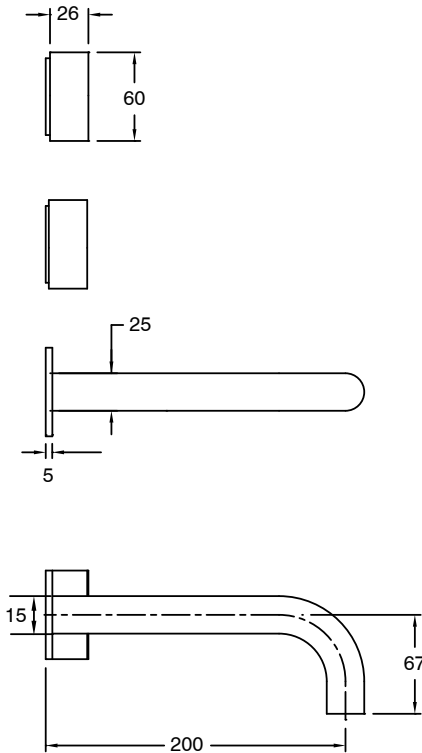

Milli Pure Wall Basin Hostess System 200mm Right Hand with Diamond Textured Handles PVD Brushed Gunmetal (3 Star)
9511735

SPECIFICATIONS

Recommended Use	Domestic;Hotel;Commercial
Colour Finish	Brushed Gunmetal
Primary Material	DR Brass
Recommended Pressure Range	150 - 500 kPa as per AS3500
Max Continuous Working Temperature (deg C)	65
Min Continuous Working Temperature (deg C)	5
Hot Water Unit Suitability	Storage Tank;Continuous Flow

WARRANTY

Warranty - Domestic Use (Years)	15
Spare Parts & Labour (Years)	1

Please refer to Warranty Page for full Terms and Conditions

Dimensions are nominal measurements only.

CLEANING RECOMMENDATIONS:

We recommend the use of soapy water or approved cleaners. This product should not be cleaned with abrasive materials. Damage caused by any improper treatment is not covered by the product warranty. Refer to Warranty Conditions

Disclaimer: Products in this specification manual must by regulation be installed by licensed and registered trade people. The manufacturer/distributor reserves the right to vary specifications or delete models from their range without prior notification. Dimensions are nominal measurements only. Dimensions and set-outs listed are correct at time of publication however the manufacturer/distributor takes no responsibility for printing errors.

Published 17/03/2025

To see the complete Milli range go to www.reece.com.au