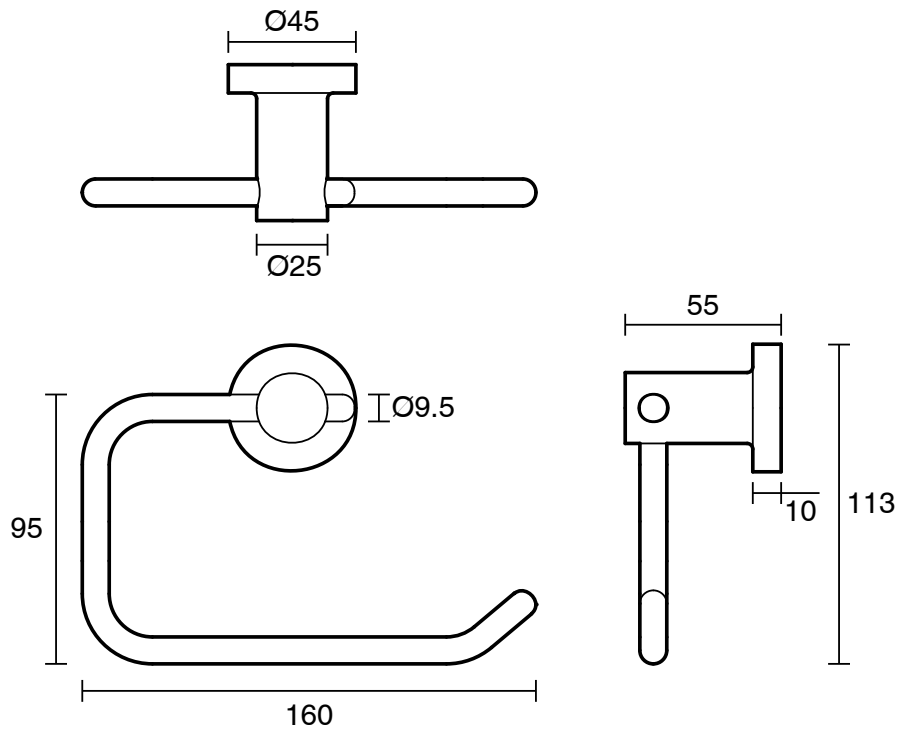

S U S S E X

Sussex Scala Toilet Roll Holder LUX PVD Matte Opium Black

2267060

| SPECIFICATIONS | |
|--|---------------------------|
| Recommended Use | Domestic;Hotel;Commercial |
| Colour Finish | Matte Opium Black |
| Primary Material | Brass |
| WARRANTY | |
| Replacement Only - Domestic Use (Years) | 15 |
| Parts Replacement Only (Years) | 15 |
| <i>Please refer to Warranty Page for full Terms and Conditions</i> | |

Disclaimer: Products in this specification manual must by regulation be installed by licensed and registered trade people. The manufacturer/distributor reserves the right to vary specifications or delete models from their range without prior notification. Dimensions are nominal measurements only. Dimensions and set-outs listed are correct at time of publication however the manufacturer/distributor takes no responsibility for printing errors.