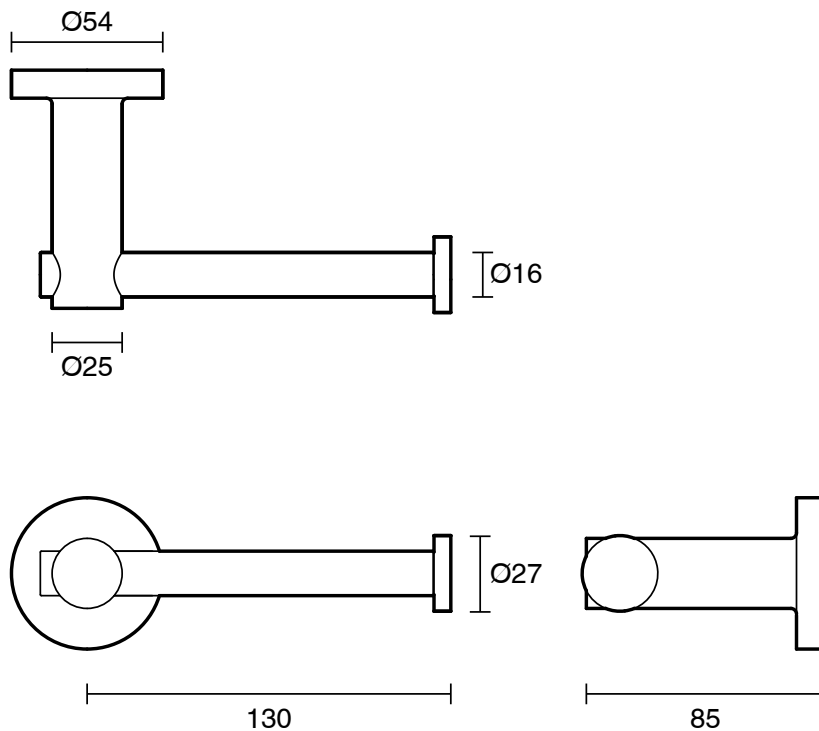

S U S S E X

Sussex Scala Straight Toilet Roll Holder LUX PVD Brushed Pure Gold

2267017

SPECIFICATIONS	
Recommended Use	Domestic;Hotel;Commercial
Colour Finish	Brushed Pure Gold
Primary Material	Brass
WARRANTY	
Replacement Only - Domestic Use (Years)	15
Parts Replacement Only (Years)	15
<i>Please refer to Warranty Page for full Terms and Conditions</i>	

Disclaimer: Products in this specification manual must by regulation be installed by licensed and registered trade people. The manufacturer/distributor reserves the right to vary specifications or delete models from their range without prior notification. Dimensions are nominal measurements only. Dimensions and set-outs listed are correct at time of publication however the manufacturer/distributor takes no responsibility for printing errors.