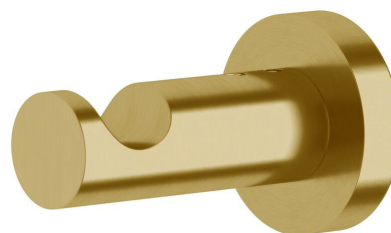

## Sussex Pure Robe Hook PVD Brushed Gold

9510924

SPECIFICATIONS	
Recommended Use	Residential;Commercial
Colour Finish	Brushed Gold
Primary Material	DR Brass
WARRANTY	
Residential Use (Years)	40
Commercial Use (Years)	10
<i>Please refer to Sussex Warranty page for full Terms and Conditions</i>	

Dimensions are nominal measurements only.