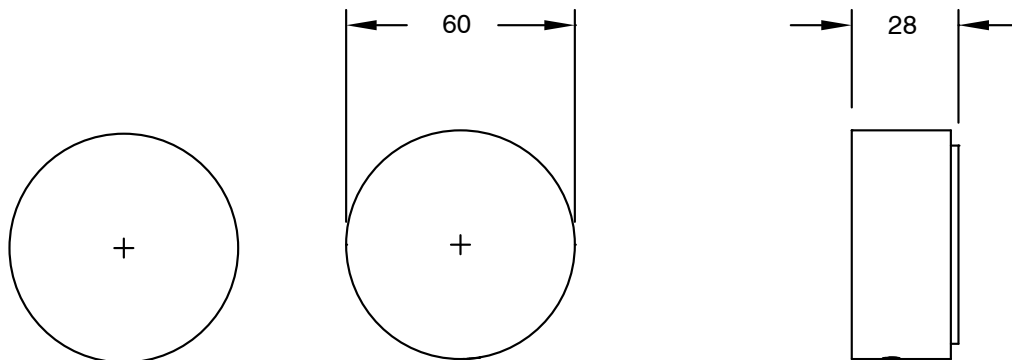

SUSSEX

Sussex Pure Basin Top Assembly Taps with Cirque Textured Handles PVD Brushed Bronze

9511015

SPECIFICATIONS	
Recommended Use	Residential;Commercial
Colour Finish	Brushed Bronze
Primary Material	DR Brass
Recommended Pressure Range	150 - 500 kPa as per AS3500
Max Continuous Working Temperature (deg C)	65
Min Continuous Working Temperature (deg C)	1
WARRANTY	
Residential Use (Years)	40
Commercial Use (Years)	10
<i>Please refer to Sussex Warranty page for full Terms and Conditions</i>	