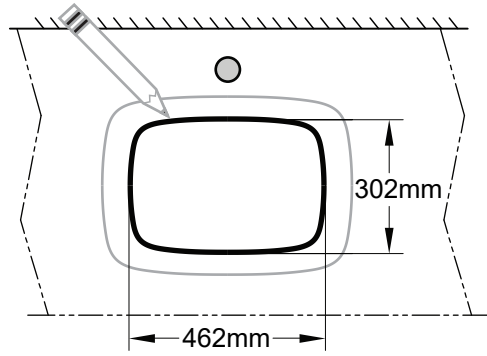

Signature Vessel Basin CCAS0628-000

American Standard

CCAS0628-000

CC1-CN511
M9A009628

1

2

3

4