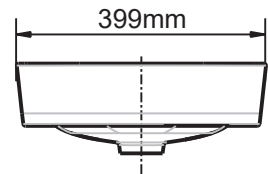

Signature Vessel Basin CCAS0628-000

American Standard

CCAS0628-000

CC1-CN511
M9A009628

1

2

3

4