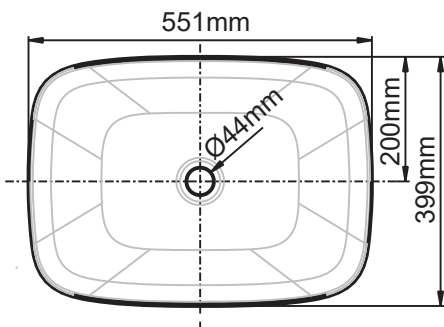

Signature Vessel Basin CCAS0628-000

American Standard

CCAS0628-000

CC1-CN511
M9A009628

1

2

3

4

5

6