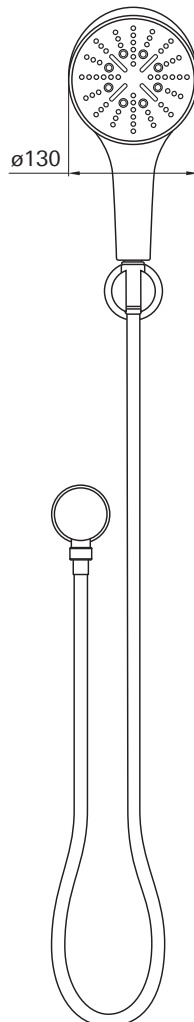

RAINSHOWER SMARTACTIVE

130MM 3 FUNCTION HAND SHOWER MODEL #4303004

Product Specifications

Pure Freude
an Wasser

GROHE
WAVES

Product Description:

Rainshower Smartactive hand shower kit

- Colour: Brushed Cool Sunrise PVD
- Spray plate: Brushed Cool Sunrise
- GROHE Rain including DripStop, Jet including DripStop, ActiveMassage
- GROHE Water Saving 9.5 l/min flow limiter
- GROHE DreamSpray perfect spray pattern
- GROHE SmartTip showering spray selection via push of a ring
- GROHE Long-Life finish
- SpeedClean anti-lime system
- Inner WaterGuide for a longer life
- Universal mounting system, fitting all standard shower hoses
- Suitable for instantaneous heater