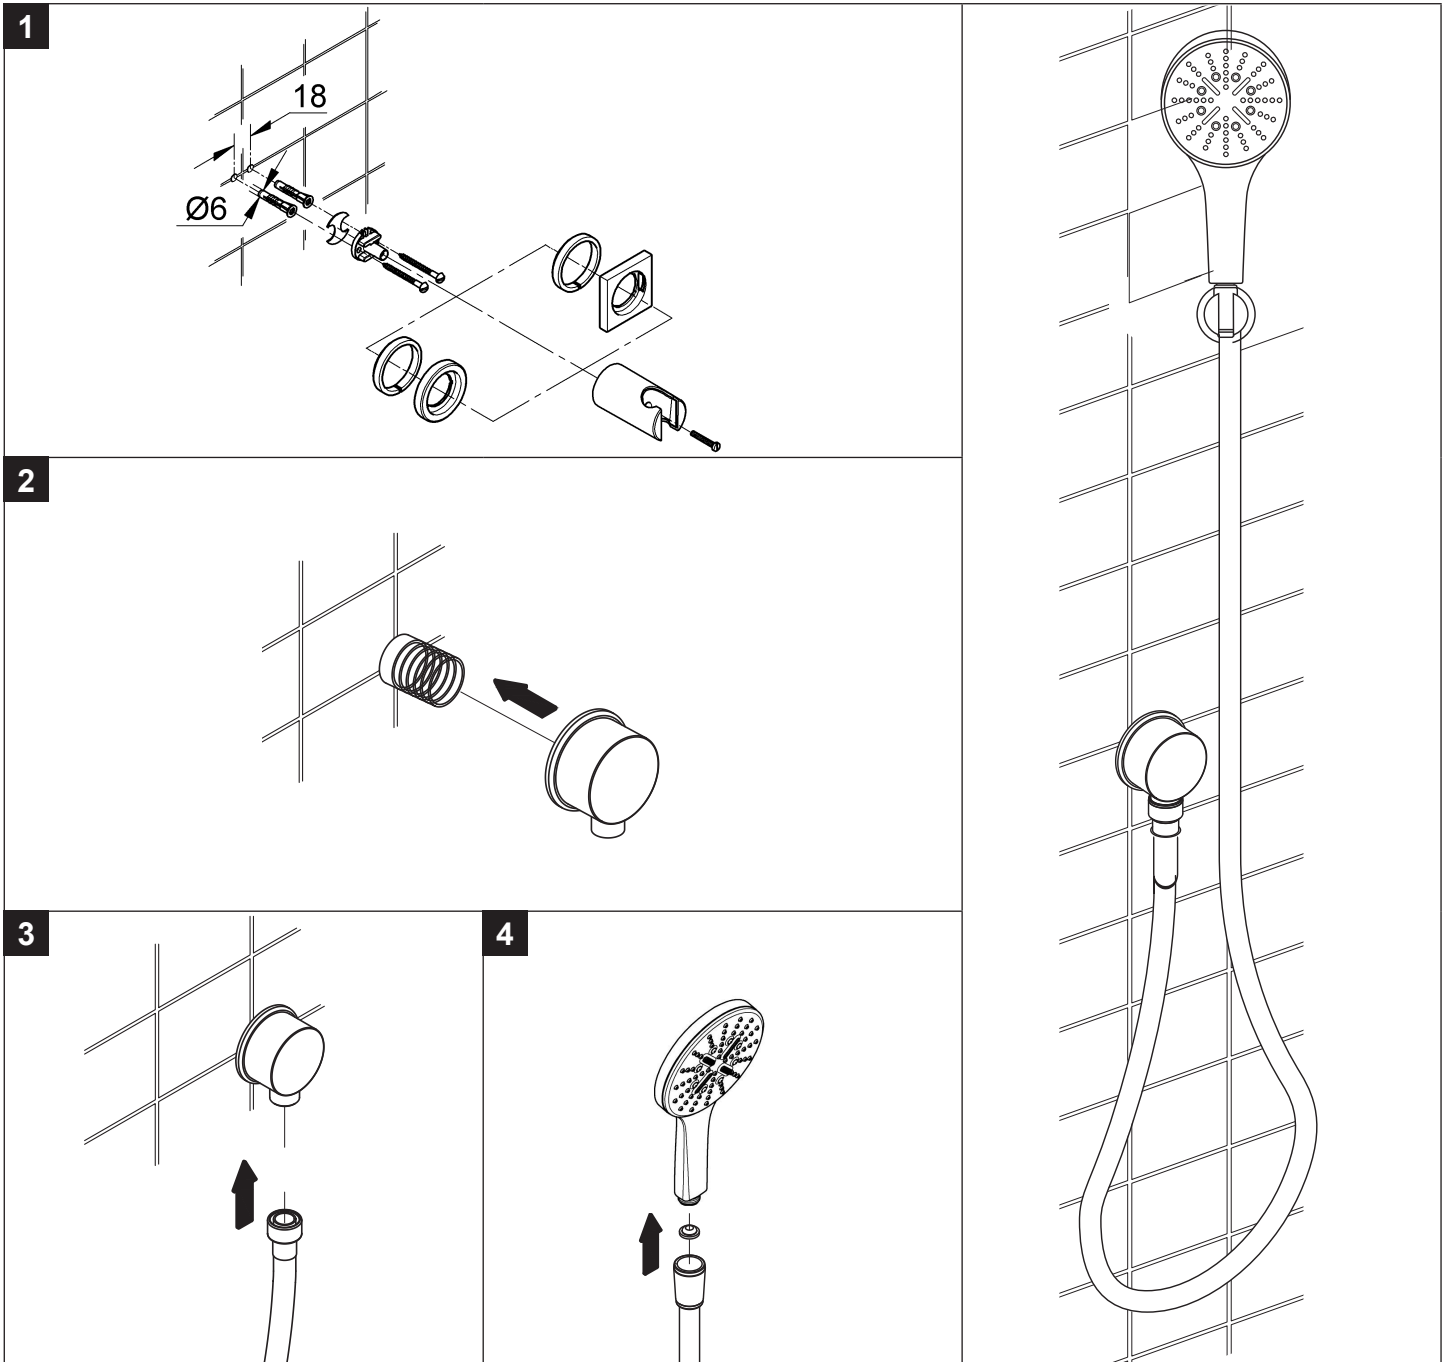

RAINSHOWER SMARTACTIVE

130MM 3 FUNCTION HAND SHOWER MODEL #4303004

Product Specifications

Pure Freude
an Wasser

GROHE
WAVES

Product Description:

Rainshower Smartactive hand shower kit

- Colour: Brushed Cool Sunrise PVD
- Spray plate: Brushed Cool Sunrise
- GROHE Rain including DripStop, Jet including DripStop, ActiveMassage
- GROHE Water Saving 9.5 l/min flow limiter
- GROHE DreamSpray perfect spray pattern
- GROHE SmartTip showering spray selection via push of a ring
- GROHE Long-Life finish
- SpeedClean anti-lime system
- Inner WaterGuide for a longer life
- Universal mounting system, fitting all standard shower hoses
- Suitable for instantaneous heater

Installation

Installation Instructions

This shower is suitable for use with high pressure water applications. Using this product in conjunction with gravity-fed water heaters, low and unequal pressure supply systems, tempering valves & thermostatic mixing valves may result in unsatisfactory performance.

Suitable for High Pressure applications 150kPa – 500kPa

Care must be taken by the installing tradesperson to ensure connecting threads do not damage the flow controller when installing this product.

The installation tradesperson must ensure they install this product in accordance with AS/NZS 3500 and all other relating AS/NZS regulations that apply to the installation of this product.