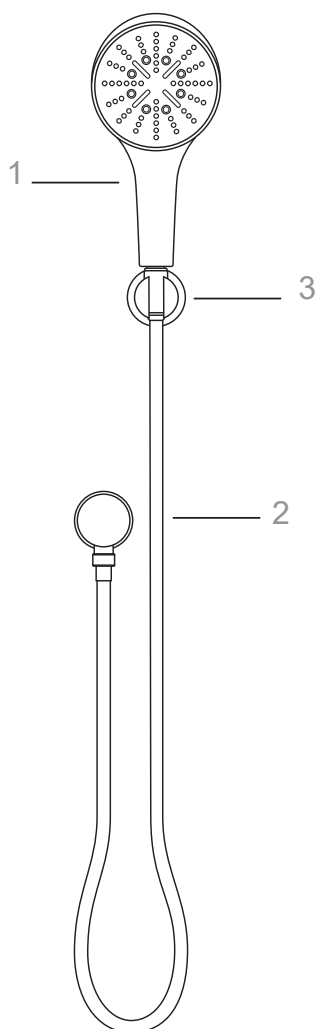

RAINSHOWER SMARTACTIVE

130MM 3 FUNCTION HAND SHOWER MODEL #4303004

Product Specifications

Pure Freude
an Wasser

GROHE
WAVES

Product Description:

Rainshower Smartactive hand shower kit

- Colour: Brushed Cool Sunrise PVD
- Spray plate: Brushed Cool Sunrise
- GROHE Rain including DripStop, Jet including DripStop, ActiveMassage
- GROHE Water Saving 9.5 l/min flow limiter
- GROHE DreamSpray perfect spray pattern
- GROHE SmartTip showering spray selection via push of a ring
- GROHE Long-Life finish
- SpeedClean anti-lime system
- Inner WaterGuide for a longer life
- Universal mounting system, fitting all standard shower hoses
- Suitable for instantaneous heater

Suitable for High Pressure applications 150kPa – 500kPa

Care must be taken by the installing tradesperson to ensure connecting threads do not damage the flow controller when installing this product.

The installation tradesperson must ensure they install this product in accordance with AS/NZS 3500 and all other relating AS/NZS regulations that apply to the installation of this product.

RAINSHOWER SMARTACTIVE
130MM 3 FUNCTION HAND SHOWER
MODEL # 4303004

Pure Freude
an Wasser

Spare Parts

Pos.-nr.	Product Description	Order-nr.	Units per package
1	Hand piece	26574GN0	1
2	Hose	28362GL0	1
3	Wall Bracket	27074GN0	1