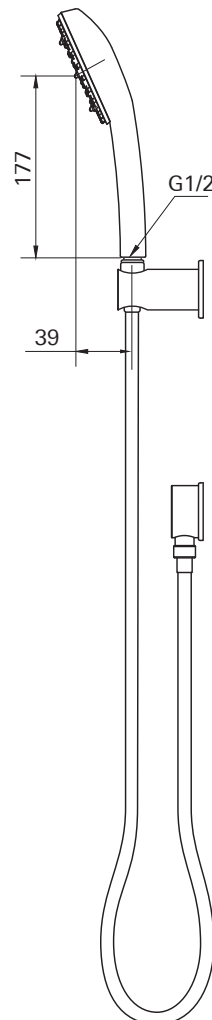

RAINSHOWER SMARTACTIVE

130MM 3 FUNCTION HAND SHOWER MODEL #4303004

Product Specifications

Pure Freude
an Wasser

GROHE
WAVES

Product Description:

Rainshower Smartactive hand shower kit

- Colour: Brushed Cool Sunrise PVD
- Spray plate: Brushed Cool Sunrise
- GROHE Rain including DripStop, Jet including DripStop, ActiveMassage
- GROHE Water Saving 9.5 l/min flow limiter
- GROHE DreamSpray perfect spray pattern
- GROHE SmartTip showering spray selection via push of a ring
- GROHE Long-Life finish
- SpeedClean anti-lime system
- Inner WaterGuide for a longer life
- Universal mounting system, fitting all standard shower hoses
- Suitable for instantaneous heater