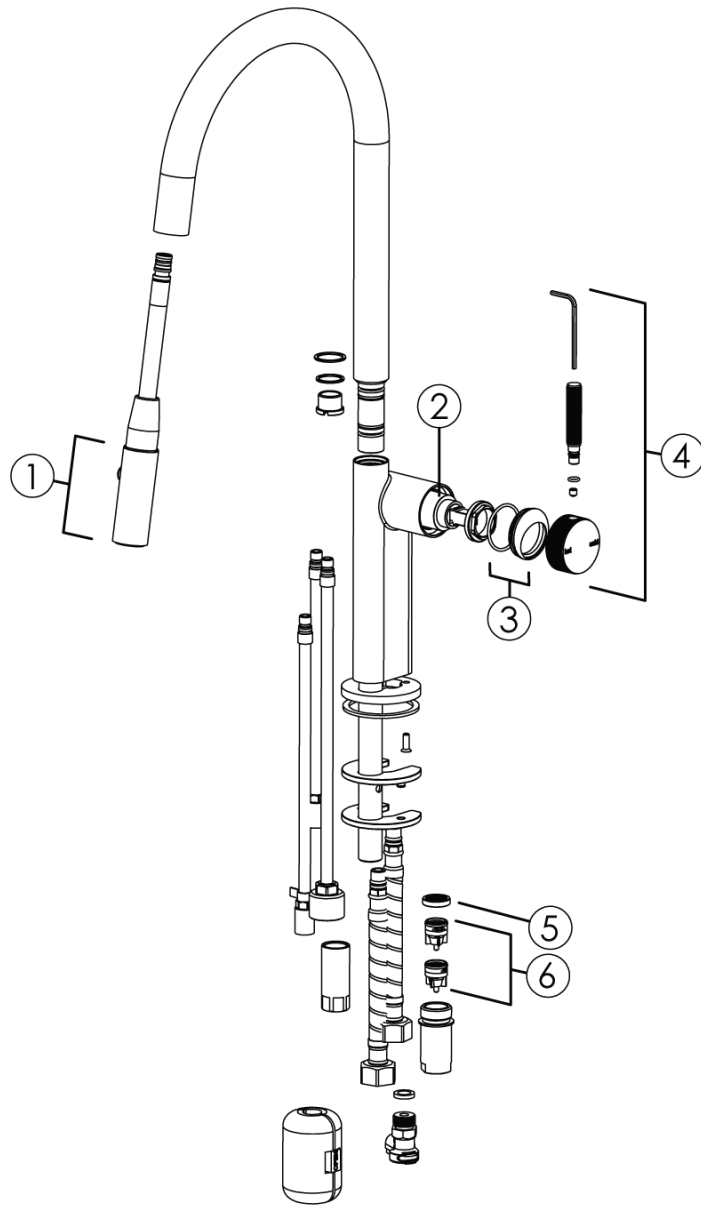

Milli Etch Gooseneck Pull Out Sink Mixer Chrome (5 Star)

21888

No.	Description	Code
1.	Milli Etch Pull Out Mixer Hand Piece Assy	29822
2.	KO25A Cartridge NR	40386 NR
3.	Mill Etch Sink Mixer Dome Assy	29980
4.	Milli Etch Side Lever Handle	29768
5.	NEOPERL WASHER REGULATOR PCW-04 DC 1.75GPM	58.4725.000
6.	OF15-1.2psi Max Flow Check Valve	31.0026.00001