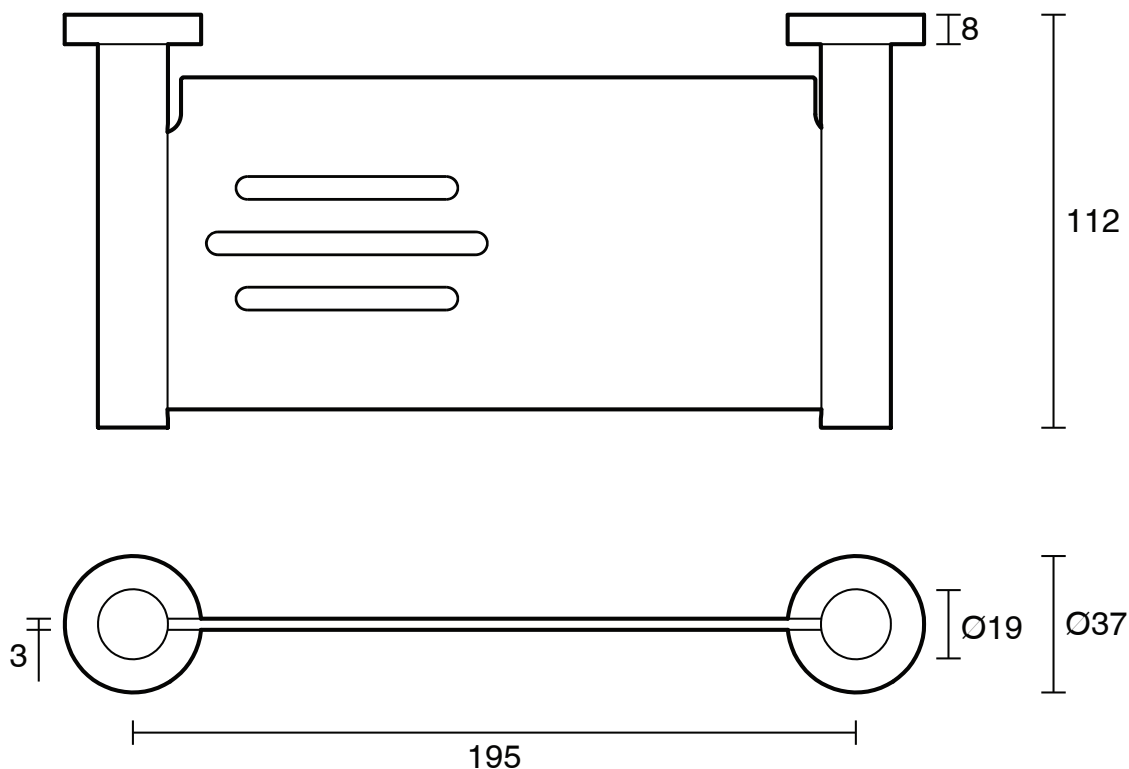

SUSSEX

Sussex Pure Metal Soap Dish PVD Matte Black

2266296

SPECIFICATIONS

Recommended Use	Residential;Commercial
Colour Finish	Matte Black
Primary Material	Brass

WARRANTY

Residential Use (Years)	40
Commercial Use (Years)	10

Please refer to Sussex Warranty page for full Terms and Conditions

Dimensions are nominal measurements only.

CLEANING RECOMMENDATIONS:

We recommend the use of soapy water or approved cleaners. This product should not be cleaned with abrasive materials. Damage caused by any improper treatment is not covered by the product warranty. Refer to Warranty Conditions

Disclaimer: Products in this specification manual must by regulation be installed by licensed and registered trade people. The manufacturer/distributor reserves the right to vary specifications or delete models from their range without prior notification. Dimensions are nominal measurements only. Dimensions and set-outs listed are correct at time of publication however the manufacturer/distributor takes no responsibility for printing errors.

Published 01/04/2026

To see the complete Sussex range go to www.reece.com.au