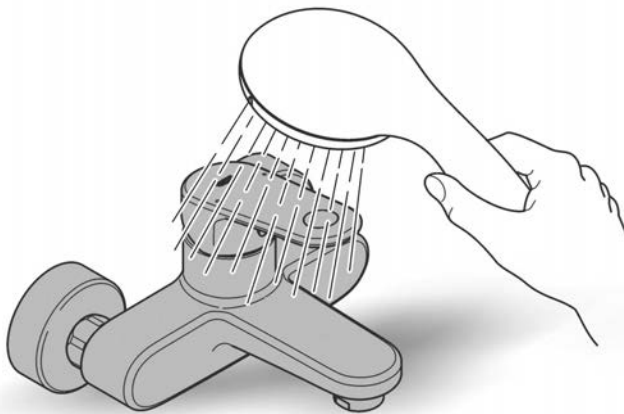

ESSENTIALS ACCESSORIES
TOWEL RING
MODEL #40365GN1

Pure Freude
an Wasser

Product Specifications

Product Description:

Essentials
Towel Ring

material: metal
concealed dual fastening
GROHE StarLight brushed cool sunrise finish

ESSENTIALS ACCESSORIES

TOWEL RING

MODEL #40365GN1

Pure Freude
an Wasser

Installation instructions

48166000

SpeedClean

Pure Freude
an Wasser