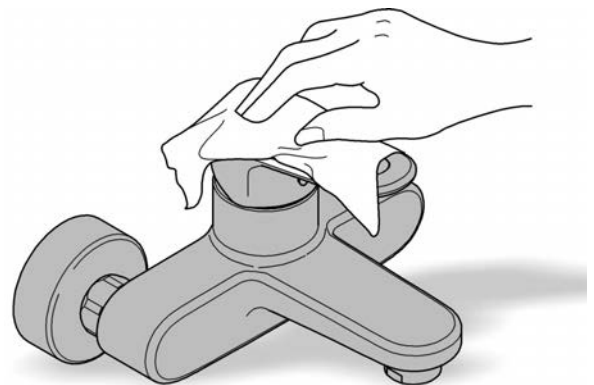

ESSENTIALS ACCESSORIES
TOWEL RING
MODEL #40365GN1

Pure Freude
an Wasser

Product Specifications

Product Description:

Essentials
Towel Ring

material: metal
concealed dual fastening
GROHE StarLight brushed cool sunrise finish

ESSENTIALS ACCESSORIES

TOWEL RING

MODEL #40365GN1

Pure Freude
an Wasser

Installation instructions

48166000

SpeedClean

Pure Freude
an Wasser