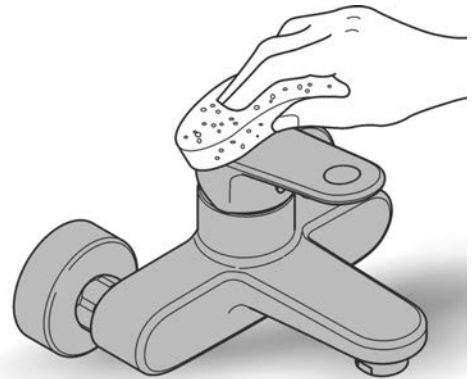

ESSENTIALS ACCESSORIES
TOWEL RING
MODEL #40365GN1

Pure Freude
an Wasser

Product Specifications

Product Description:

Essentials
Towel Ring

material: metal
concealed dual fastening
GROHE StarLight brushed cool sunrise finish

ESSENTIALS ACCESSORIES

TOWEL RING

MODEL #40365GN1

Pure Freude
an Wasser

Installation instructions

48166000

SpeedClean

Pure Freude
an Wasser