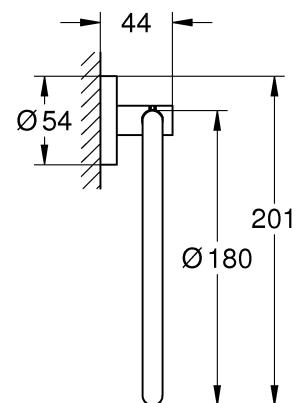

ESSENTIALS ACCESSORIES
TOWEL RING
MODEL #40365GN1

Pure Freude
an Wasser

Product Specifications

Product Description:

Essentials
Towel Ring

material: metal
concealed dual fastening
GROHE StarLight brushed cool sunrise finish