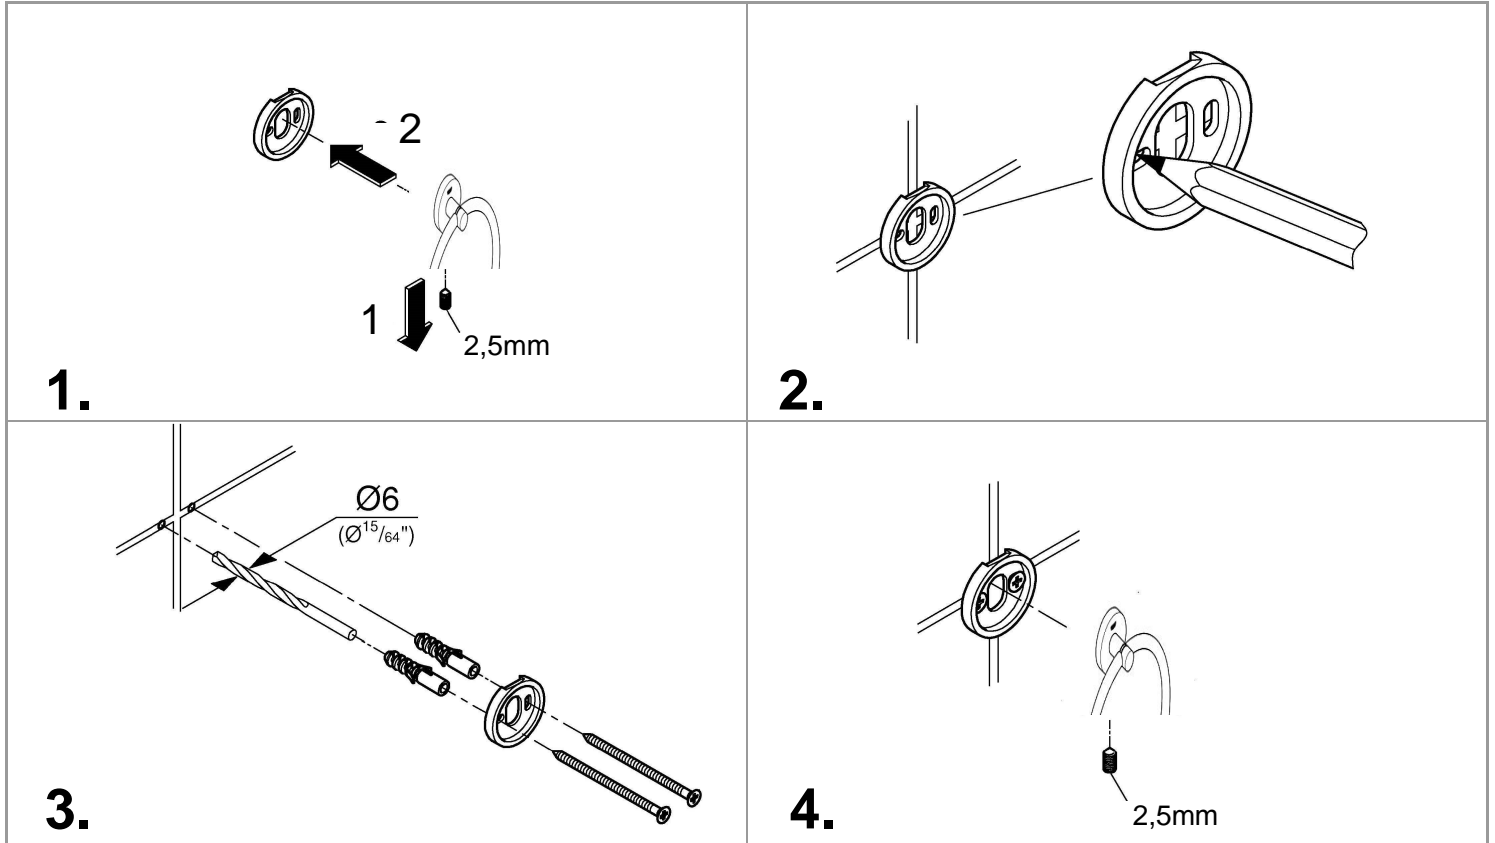

ESSENTIALS ACCESSORIES
TOWEL RING
MODEL #40365GN1

Pure Freude
an Wasser

Product Specifications

Product Description:

Essentials
Towel Ring

material: metal
concealed dual fastening
GROHE StarLight brushed cool sunrise finish

ESSENTIALS ACCESSORIES

TOWEL RING

MODEL #40365GN1

Pure Freude
an Wasser

Installation instructions

48166000

SpeedClean

Pure Freude
an Wasser