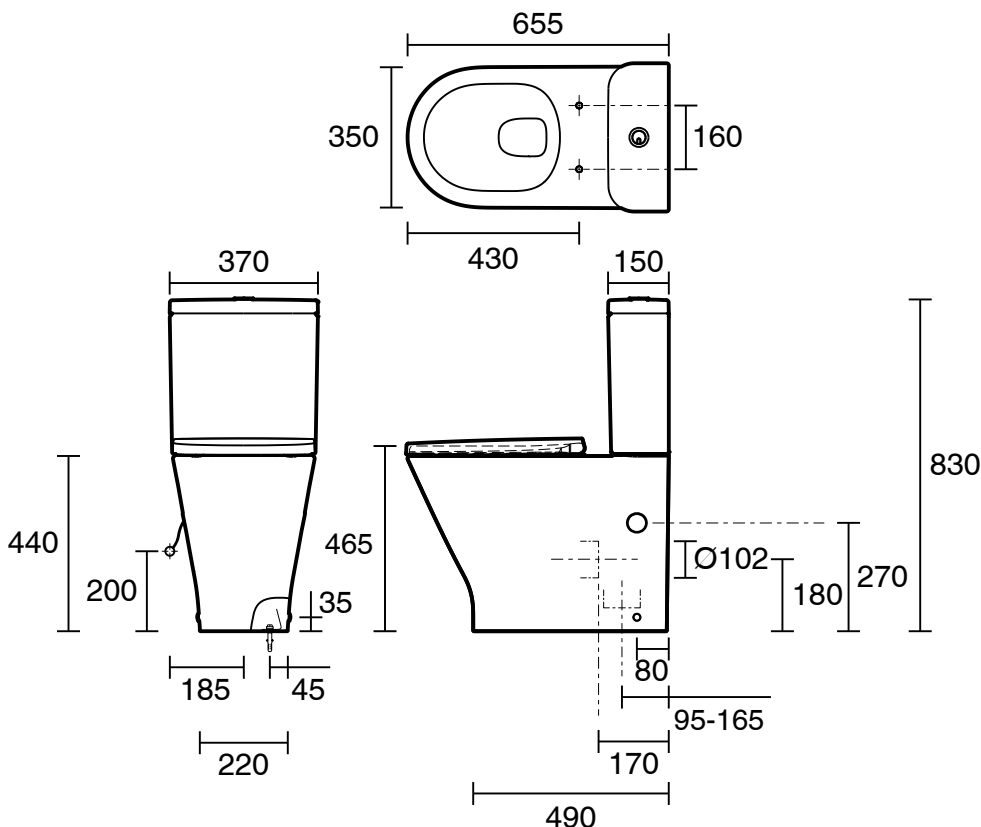

Roca The Gap Round Close Coupled Back to Wall Rimless Overheight Bottom Inlet Toilet Suite with Soft Close Quick Release Thick Seat White (4 Star) 41289

SPECIFICATIONS

Recommended Use	Domestic;Commercial;Hotel
Pan Material	Vitreous China
Toilet Seat Material	Supralit
Weight of Pan (kg)	32
Weight of Cistern (kg)	11
Water Inlet Position	Bottom
Toilet Seat Type	Soft Close;Quick Release
Rim Configuration	Rimless
Outlet Type	P Trap;S Trap

WARRANTY

Warranty - Domestic Use (Years)	15
Spare Parts & Labour (Years)	1

Please refer to Warranty Page for full Terms and Conditions

Dimensions are nominal measurements only.

CLEANING RECOMMENDATIONS:

We recommend the use of soapy water or approved cleaners. This product should not be cleaned with abrasive materials. Damage caused by any improper treatment is not covered by the product warranty. Refer to Warranty Conditions

Disclaimer: Products in this specification manual must by regulation be installed by licensed and registered trade people. The manufacturer/distributor reserves the right to vary specifications or delete models from their range without prior notification. Dimensions are nominal measurements only. Dimensions and set-outs listed are correct at time of publication however the manufacturer/distributor takes no responsibility for printing errors.

Published 10/11/2025

To see the complete Roca range go to www.reece.com.au