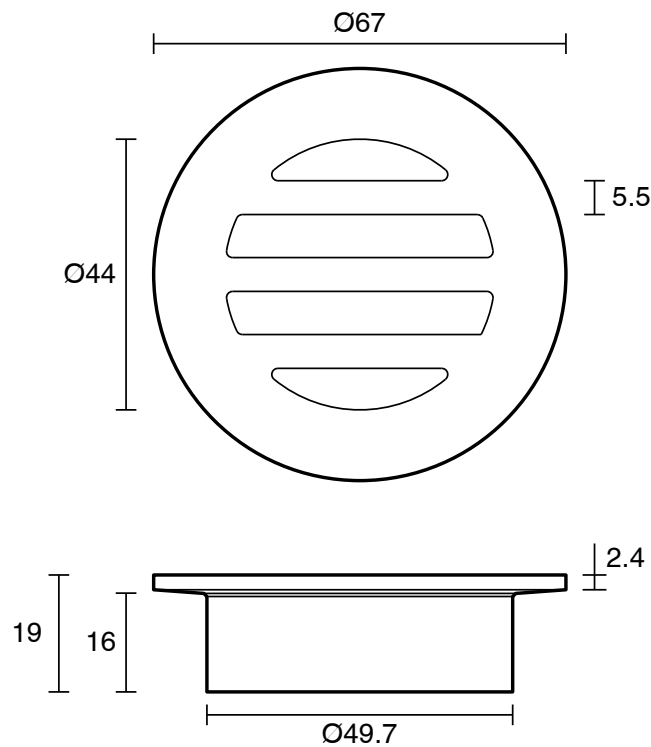

mizu

Mizu Drift Drop In Grate Round 50mm Chrome

202280

SPECIFICATIONS

Recommended Use	Domestic, Hotel & Commercial
Material	Brass
Colour	Chrome
Finish	Polished
Waste Size	50 mm

WARRANTY

Replacement Only - Domestic Use	12 Months

Please refer to Warranty Page for full Terms and Conditions

Dimensions are nominal measurements only.

CLEANING RECOMMENDATIONS:

We recommend using a soft cloth or moist sponge with soapy water or mild detergent. Rinse with clean water, towel dry after cleaning. Clean regularly to protect surface finish. Do not use chemical or abrasive cleaners, avoid using a scrubbing brush or scourer sponge to clean. A soft brush can be used for hard to reach places. Damage caused by any improper treatment is not covered by the product warranty. Refer to Warranty Conditions.

Disclaimer: Products in this specification manual must by regulation be installed by licensed and registered trade people. The manufacturer/distributor reserves the right to vary specifications or delete models from their range without prior notification. Dimensions are nominal measurements only. Dimensions and set-outs listed are correct at time of publication however the manufacturer/distributor takes no responsibility for printing errors.

Published 03/05/2023

To see the complete Mizu range go to
www.reece.com.au