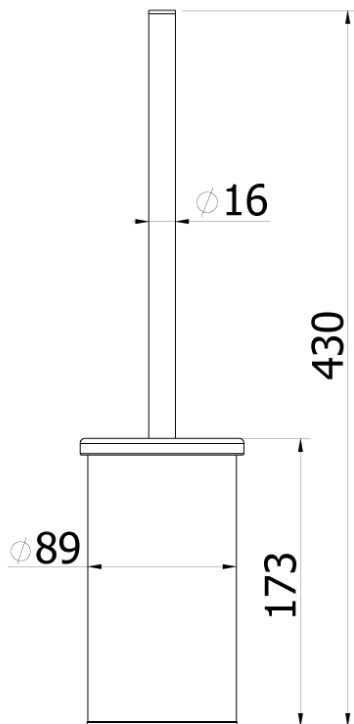

Mizu Bliss Wall Mount Toilet Brush Set Chrome Metal

9505145

SPECIFICATIONS

Recommended Use	Domestic, Hotel & Commercial
Colour	Glass/Chrome
Material	Brass/Stainless Steel/Zinc Alloy

WARRANTY

Domestic Use Replacement Only 15 Years

Please refer to Warranty Page for full Terms and Conditions

Dimensions are nominal measurements only.

CLEANING RECOMMENDATIONS:

We recommend the use of soapy water or approved cleaners. This product should not be cleaned with abrasive materials. Damage caused by any improper treatment is not covered by the product warranty. Refer to Warranty Conditions

Disclaimer: Products in this specification manual must by regulation be installed by licensed and registered trade people. The manufacturer/distributor reserves the right to vary specifications or delete models from their range without prior notification. Dimensions are nominal measurements only. Dimensions and set-outs listed are correct at time of publication however the manufacturer/distributor takes no responsibility for printing errors.

Published 10/05/2022

To see the complete Milli range go to
www.reece.com.au