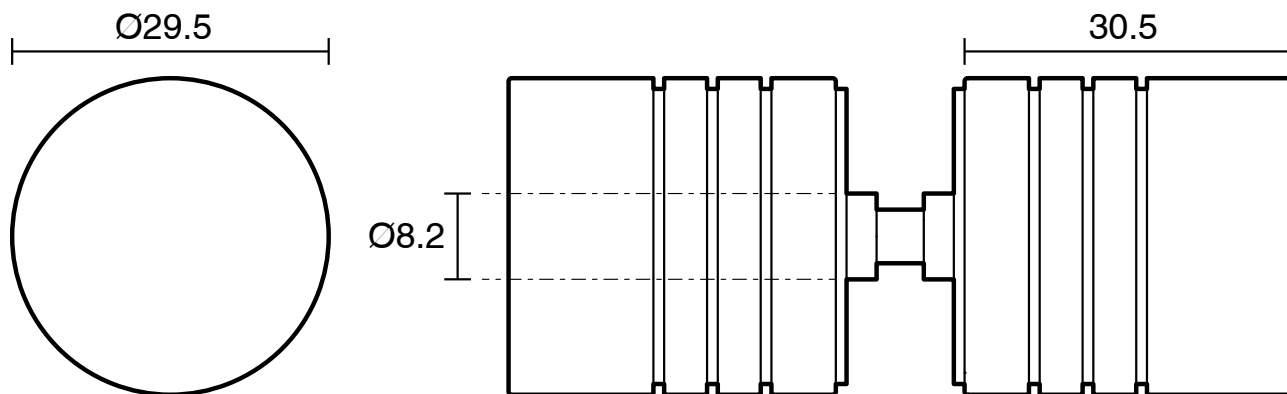

KADO

Kado Lux Frameless Shower Screen Door Knob Chrome

1705950

SPECIFICATIONS

Recommended Use	Domestic;Commercial;Hotel
Colour Finish	Chrome
Primary Material	Stainless Steel

WARRANTY

Warranty - Domestic Use (Years)	7
Spare Parts & Labour (Years)	1

Please refer to Warranty Page for full Terms and Conditions

Dimensions are nominal measurements only.

CLEANING RECOMMENDATIONS:

We recommend the use of soapy water or approved cleaners. This product should not be cleaned with abrasive materials. Damage caused by any improper treatment is not covered by the product warranty. Refer to Warranty Conditions

Disclaimer: Products in this specification manual must by regulation be installed by licensed and registered trade people. The manufacturer/distributor reserves the right to vary specifications or delete models from their range without prior notification. Dimensions are nominal measurements only. Dimensions and set-outs listed are correct at time of publication however the manufacturer/distributor takes no responsibility for printing errors.

Published 27/03/2025

To see the complete Kado range go to www.reece.com.au