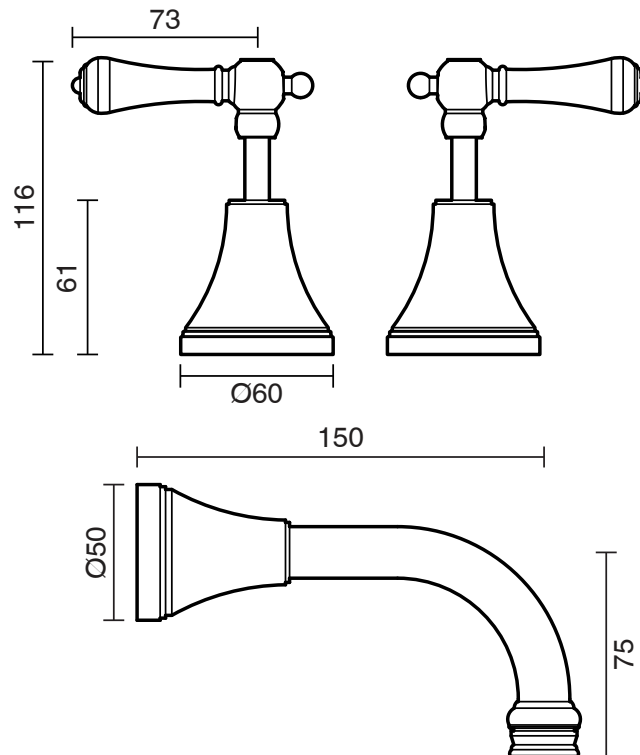

KADO

Kado Era Wall Bath Set 150mm Lever Porcelain Handle Brass Gold

9507599

SPECIFICATIONS

Recommended Use	Domestic, Hotel & Commercial
Colour	Brass Gold with Porcelain Handles
Finish	Polished
Material	DR Brass
Recommended Pressure Range	150 - 500 kPa
Maximum Continuous Working Temperature	80 deg C
Suitable for Storage Tank Hot Water	Yes
Suitable for Continuous Flow Hot Water	Yes
Suitable for Gravity Feed Hot Water	No

WARRANTY

Warranty - Domestic Use	10 Years
Spare Parts & Labour	12 Months

Please refer to Warranty Page for full Terms and Conditions

Dimensions are nominal measurements only.

CLEANING RECOMMENDATIONS:

We recommend the use of soapy water or approved cleaners. This product should not be cleaned with abrasive materials. Damage caused by any improper treatment is not covered by the product warranty. Refer to Warranty Conditions

Disclaimer: Products in this specification manual must by regulation be installed by licensed and registered trade people. The manufacturer/distributor reserves the right to vary specifications or delete models from their range without prior notification. Dimensions are nominal measurements only. Dimensions and set-outs listed are correct at time of publication however the manufacturer/distributor takes no responsibility for printing errors.

Published 12/10/2023

To see the complete Kado range go to www.reece.com.au

WaterMark
AS/NZS 3718
WM-022967