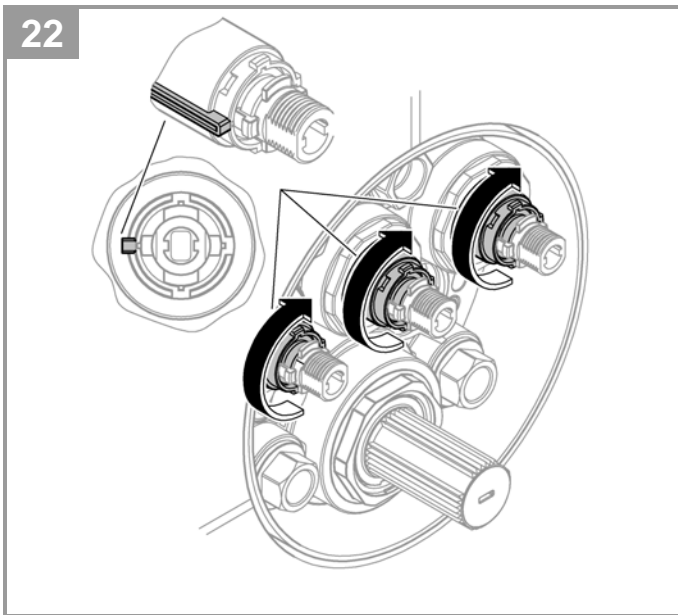

19

20

21

GROTHERM SMARTCONTROL  
3 CONTROL THERMOSTATIC MIXING VALVE  
MODEL #29240000

Pure Freude  
an Wasser

GROHE