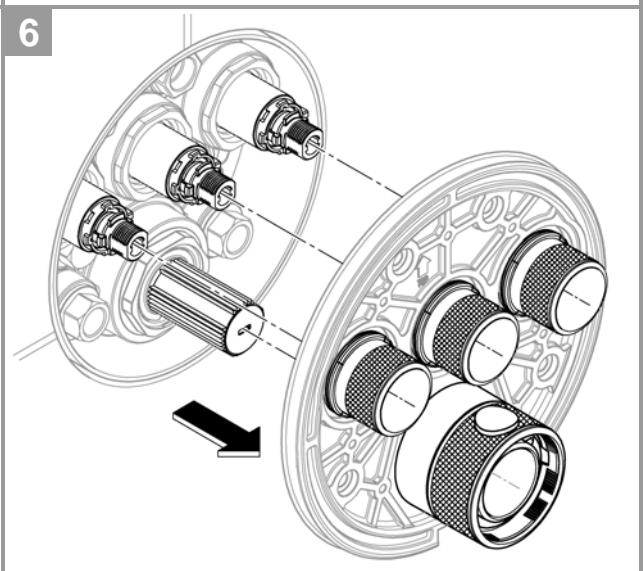

GROTHERM SMARTCONTROL
3 CONTROL THERMOSTATIC MIXING VALVE
MODEL #29240000

Pure Freude
an Wasser

GROHE