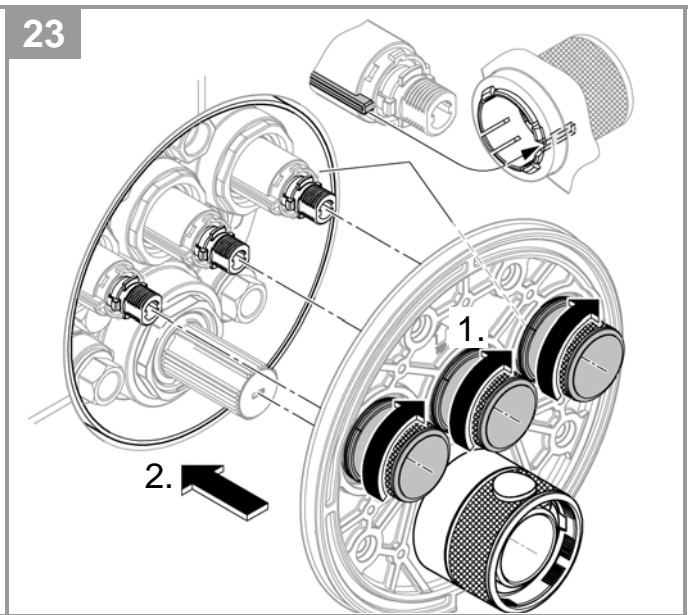

19

20

21

GROTHERM SMARTCONTROL  
3 CONTROL THERMOSTATIC MIXING VALVE  
MODEL #29240000

Pure Freude  
an Wasser

GROHE