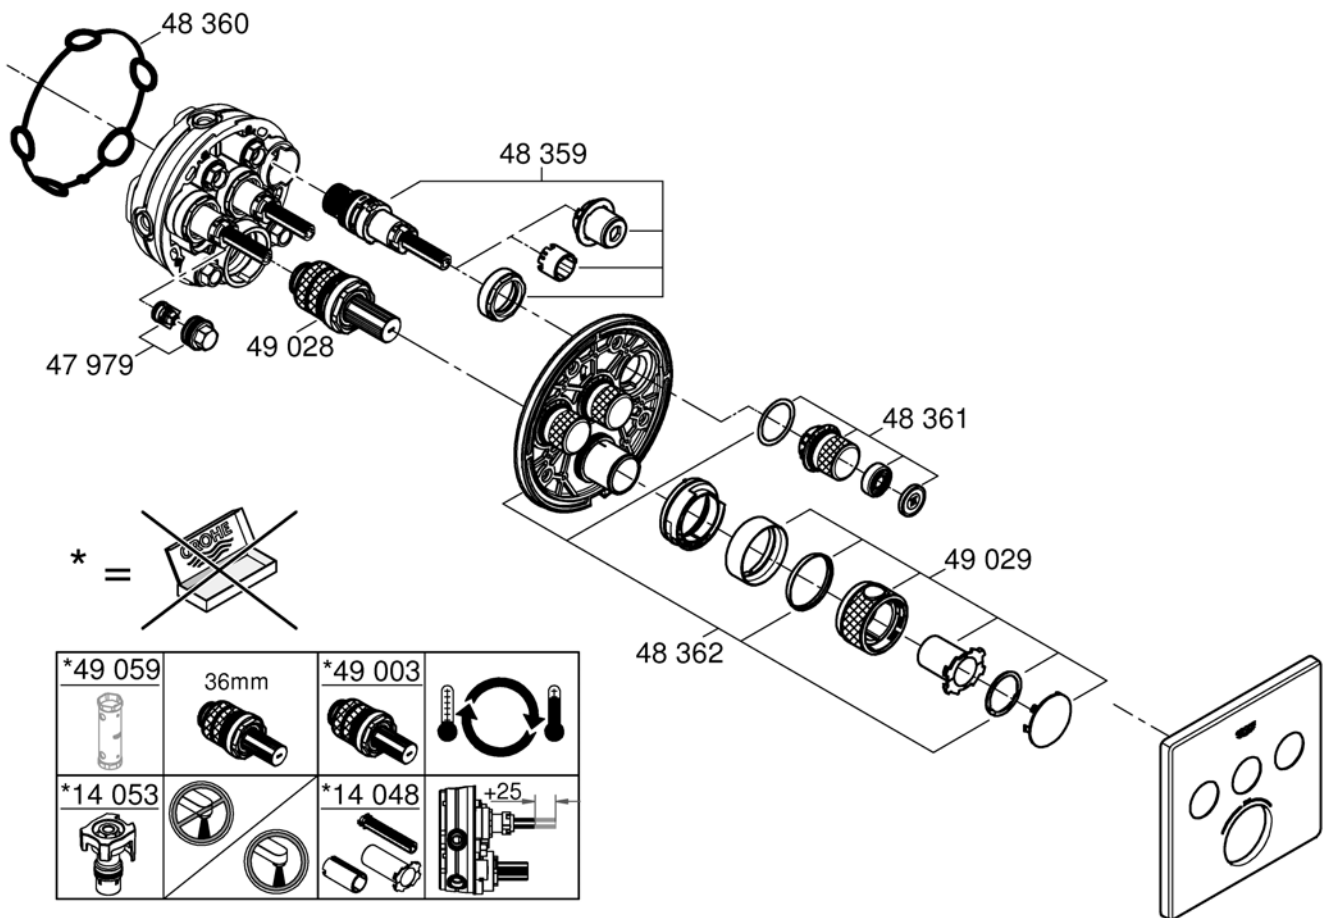

GROTHERM SMARTCONTROL
3 CONTROL THERMOSTATIC MIXING VALVE
MODEL #29240000

Pure Freude
an Wasser