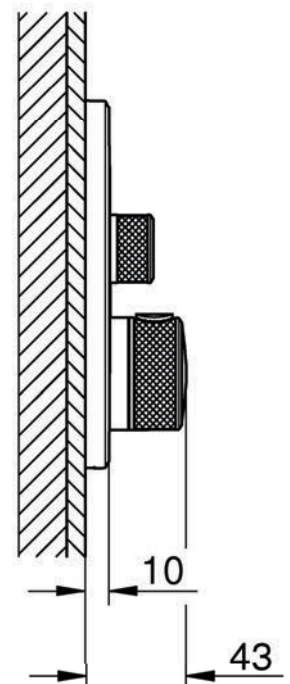

Product description

Grotherm SmartControl

Thermostat for concealed installation with 3 valves

Requires Rough-in-set for final installation GROHE Rapido SmartBox 35 602 000

Metal wall escutcheon with GROHE QuickFix (covered escutcheon and shaft sealing, covered fixing), retroactively 6° adjustable

GROHE StarLight chrome finish

GROHE SmartControl push for ON-OFF, turn for volume adjustment from EcoJoy to Full Flow, exchangeable symbols

GROHE TurboStat compact cartridge with wax thermoelement

GROHE SafeStop safety button at 38°C

GROHE SafeStop Plus maximum temperature limiter at 43° C

Built-in non return valves and dirt strainers

Multiple outlets can be run simultaneously

Without roughing-in-set

Flow performance:

outlet A = 23 l/min

outlet B = 27 l/min

outlet C = 23 l/min