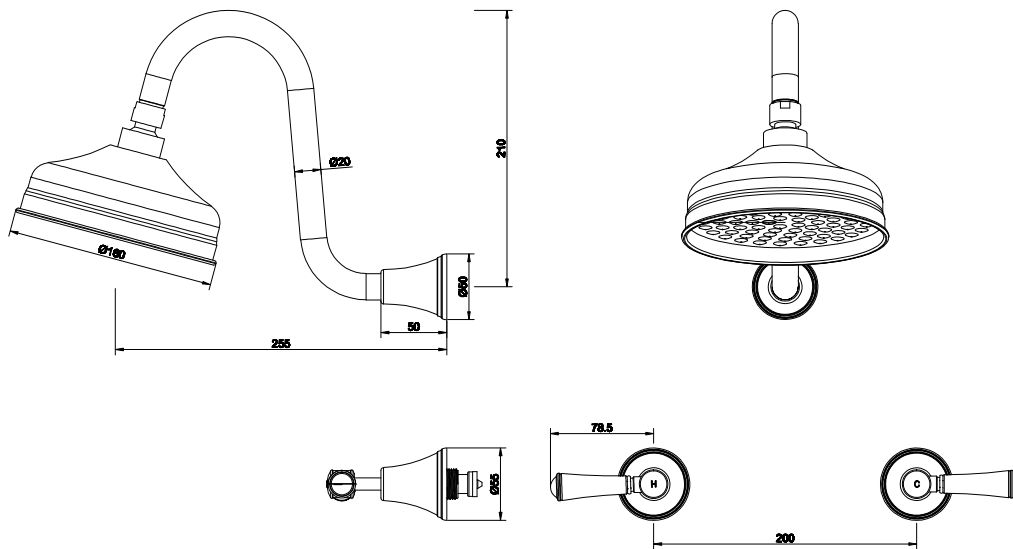

## Posh Canterbury Gooseneck Shower Set Lever Porcelain Handles Matte Black (3 Star)

9509483

SPECIFICATIONS	
Recommended Use	Domestic;Hotel;Commercial
Colour Finish	Matte Black
Primary Material	DR Brass
Recommended Pressure Range	150 - 500 kPa as per AS3500
Max Continuous Working Temperature (deg C)	80
Min Continuous Working Temperature (deg C)	5
Hot Water Unit Suitability	Storage Tank;Continuous Flow
WARRANTY	
Warranty - Domestic Use (Years)	10
Spare Parts & Labour (Years)	1
<i>Please refer to Warranty Page for full Terms and Conditions</i>	

Dimensions are nominal measurements only.