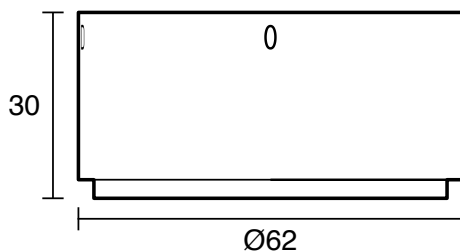

SUSSEX

Sussex Pure Elemental Progressive Top Mount Hob Mixer PVD Matte Black Lead Free

43782

SPECIFICATIONS

Recommended Use	Residential;Commercial
Colour Finish	Matte Black
Primary Material	Lead Free Brass
Recommended Pressure Range	150 - 500 kPa as per AS3500
Max Continuous Working Temperature (deg C)	65
Min Continuous Working Temperature (deg C)	1

WARRANTY

Residential Use (Years)	40
Commercial Use (Years)	10

Please refer to Sussex Warranty page for full Terms and Conditions

Dimensions are nominal measurements only.

CLEANING RECOMMENDATIONS:

We recommend the use of soapy water or approved cleaners. This product should not be cleaned with abrasive materials. Damage caused by any improper treatment is not covered by the product warranty. Refer to Warranty Conditions

Disclaimer: Products in this specification manual must by regulation be installed by licensed and registered trade people. The manufacturer/distributor reserves the right to vary specifications or delete models from their range without prior notification. Dimensions are nominal measurements only. Dimensions and set-outs listed are correct at time of publication however the manufacturer/distributor takes no responsibility for printing errors.

Published 01/04/2026

To see the complete Sussex range go to www.reece.com.au