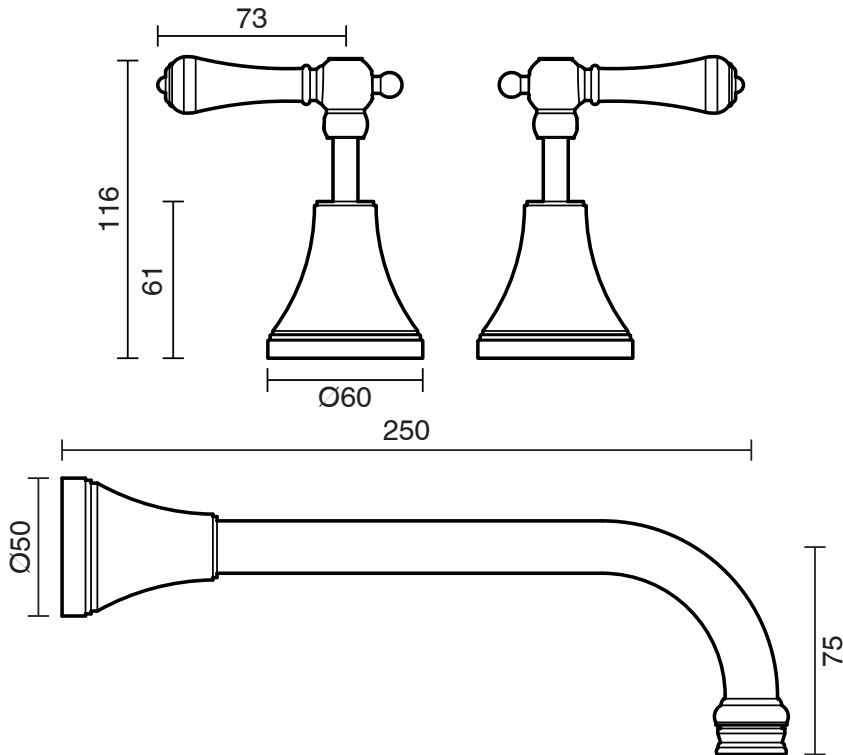

KADO

Kado Era Wall Basin Set 250mm Lever Porcelain Handle Brass Gold (5 Star)

9508845

SPECIFICATIONS	
Recommended Use	Domestic, Hotel & Commercial
Colour	Brass Gold with Porcelain Handles
Finish	Polished
Material	DR Brass
Recommended Pressure Range	150 - 500 kPa
Maximum Continuous Working Temperature	80 deg C
Suitable for Storage Tank Hot Water	Yes
Suitable for Continuous Flow Hot Water	Yes
Suitable for Gravity Feed Hot Water	No
WARRANTY	
Warranty - Domestic Use	10 Years
Spare Parts & Labour	12 Months
<i>Please refer to Warranty Page for full Terms and Conditions</i>	