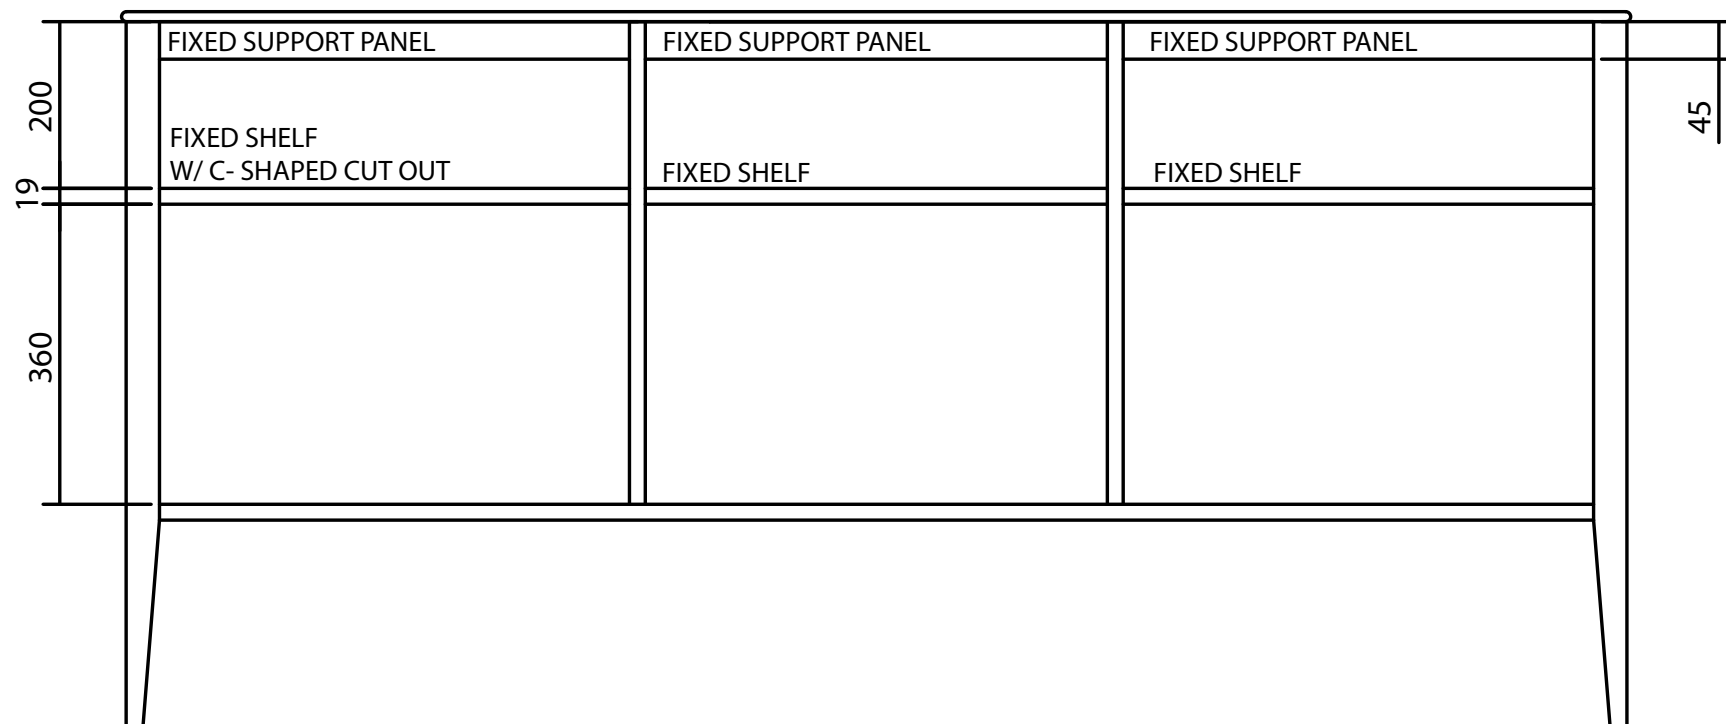

*CORIAN TOP EXTENDS 5MM ON LEFT, RIGHT AND FRONT FOR BULLNOSE EDGE DETAIL

*TOUCH RELEASE DOOR OPENING

**DOOR WITH INTERNAL FIXED SHELF
**NOT SUITABLE FOR WALL TO WALL