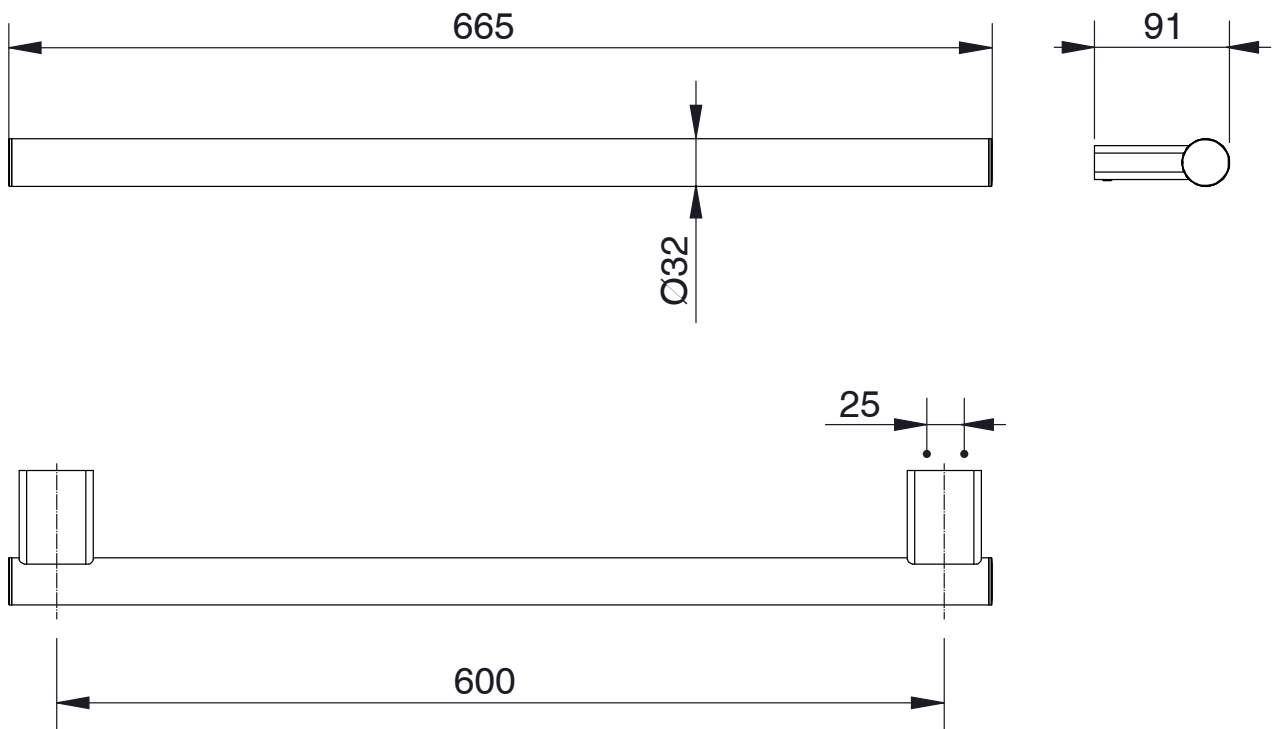

Dimensions are nominal measurements only.

CLEANING RECOMMENDATIONS:

We recommend the use of soapy water or approved cleaners. This product should not be cleaned with abrasive materials. Damage caused by any improper treatment is not covered by the product warranty. Refer to Warranty Conditions

Disclaimer: Products in this specification manual must by regulation be installed by licensed and registered trade people. The manufacturer/distributor reserves the right to vary specifications or delete models from their range without prior notification. Dimensions are nominal measurements only. Dimensions and set-outs listed are correct at time of publication however the manufacturer/distributor takes no responsibility for printing errors.

Published 21/03/2024

To see the complete Mizu range go to www.reece.com.au