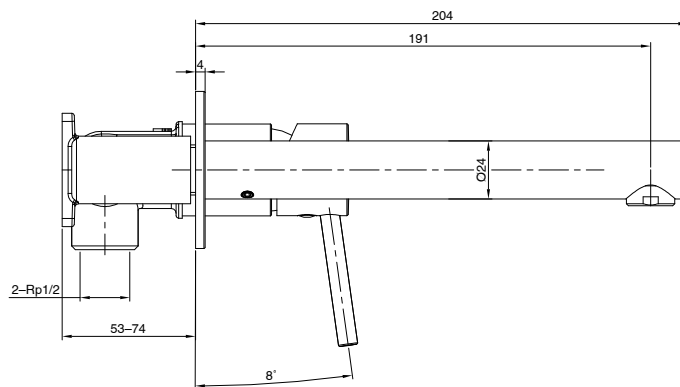

mizu

Mizu Drift MK2 Wall Bath Mixer 2 Piece Kit Brushed Gunmetal

2267168

SPECIFICATIONS

Recommended Use	Domestic, Hotel & Commercial
Colour	Brushed Gunmetal
Finish	Brushed
Body Material	DR Brass
Recommended Pressure Range	150 - 500 kPa
Maximum Continuous Working Temperature	65 deg C
Suitable for Storage Tank Hot Water	Yes
Suitable for Continuous Flow Hot Water	Yes
Suitable for Gravity Feed Hot Water	No

WARRANTY

Warranty - Domestic Use	10 Years
Spare Parts & Labour	12 Months

Please refer to Warranty Page for full Terms and Conditions

Dimensions are nominal measurements only.

CLEANING RECOMMENDATIONS:

We recommend the use of soapy water or approved cleaners. This product should not be cleaned with abrasive materials. Damage caused by any improper treatment is not covered by the product warranty. Refer to Warranty Conditions

Disclaimer: Products in this specification manual must by regulation be installed by licensed and registered trade people. The manufacturer/distributor reserves the right to vary specifications or delete models from their range without prior notification. Dimensions are nominal measurements only. Dimensions and set-outs listed are correct at time of publication however the manufacturer/distributor takes no responsibility for printing errors.

Published 03/05/2023

To see the complete Mizu range go to www.reece.com.au

WaterMark
AS/NZS 3718
WM-022094