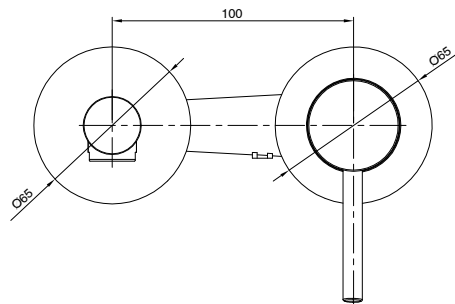

mizu

Mizu Drift MK2 Wall Bath Mixer 2 Piece Kit Brushed Gunmetal

2267168

SPECIFICATIONS

Recommended Use	Domestic, Hotel & Commercial
Colour	Brushed Gunmetal
Finish	Brushed
Body Material	DR Brass
Recommended Pressure Range	150 - 500 kPa
Maximum Continuous Working Temperature	65 deg C
Suitable for Storage Tank Hot Water	Yes
Suitable for Continuous Flow Hot Water	Yes
Suitable for Gravity Feed Hot Water	No

WARRANTY

Warranty - Domestic Use	10 Years
Spare Parts & Labour	12 Months

Please refer to Warranty Page for full Terms and Conditions

Dimensions are nominal measurements only.

CLEANING RECOMMENDATIONS:

We recommend the use of soapy water or approved cleaners. This product should not be cleaned with abrasive materials. Damage caused by any improper treatment is not covered by the product warranty. Refer to Warranty Conditions

Disclaimer: Products in this specification manual must by regulation be installed by licensed and registered trade people. The manufacturer/distributor reserves the right to vary specifications or delete models from their range without prior notification. Dimensions are nominal measurements only. Dimensions and set-outs listed are correct at time of publication however the manufacturer/distributor takes no responsibility for printing errors.

Published 03/05/2023

To see the complete Mizu range go to www.reece.com.au

WaterMark
AS/NZS 3718
WM-022094