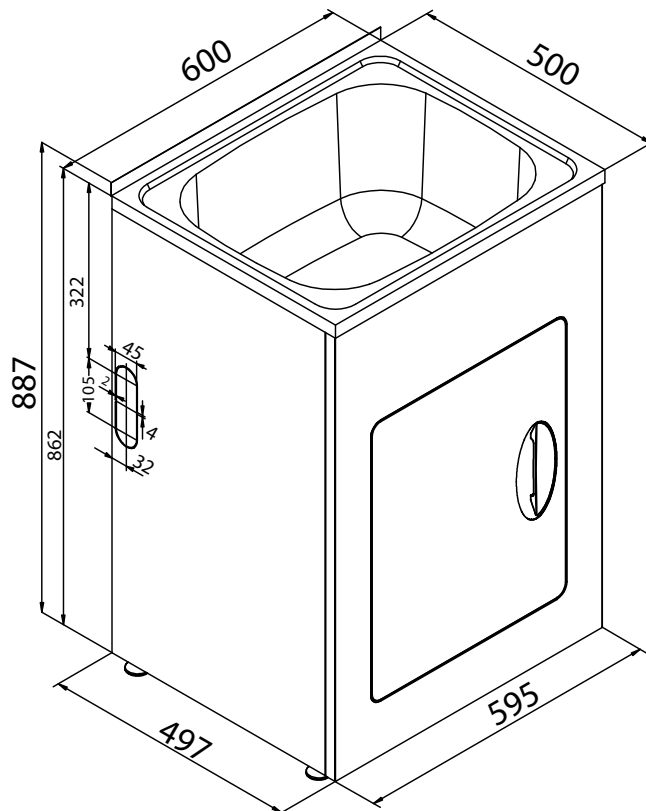

Posh Solus 45 Litre Standard Trough & Cabinet with Bypass

SPECIFICATIONS

Recommended Use	Domestic, Hotel & Commercial
Chromium-Nickel Mix:	18/8 (Bowl)
Bowl Material:	Grade 304 stainless steel
Cabinet Material:	0.8mm zinc-coated, rust resistant and powder coated
Capacity:	45 Litre
Waste Type:	Standard
Bypass:	Reversible (bypass kit supplied with product)
Internal Shelf:	Yes
Door Lock:	Yes, removable

WARRANTY

Warranty - Domestic Use	25 Years
Spare Parts & Labour	12 Months

Please refer to Warranty Page for full Terms and Conditions

Dimensions are nominal measurements only.

Disclaimer: Products in this specification manual must by regulation be installed by licensed and registered trade people. The manufacturer/distributor reserves the right to vary specifications or delete models from their range without prior notification. Dimensions are nominal measurements only. Dimensions and set-outs listed are correct at time of publication however the manufacturer/distributor takes no responsibility for printing errors.

Published 11/08/2020