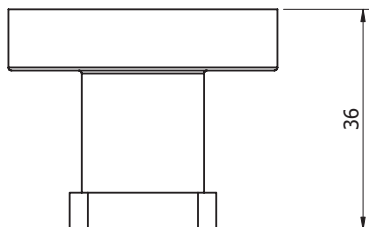

Milli Marle Edit Robe Hook Brushed Nickel

9510542

SPECIFICATIONS

Recommended Use	Domestic, Hotel & Commercial
Colour	Brushed Nickel
Material	Zinc

WARRANTY

Replacement Only - Domestic Use 15 Years

Please refer to Warranty Page for full Terms and Conditions