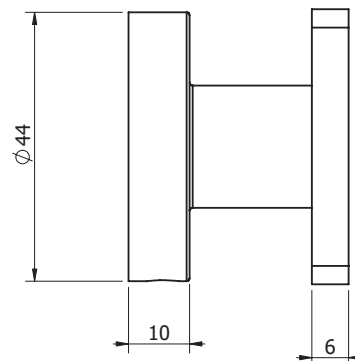

Milli Marle Edit Robe Hook Brushed Nickel

9510542

SPECIFICATIONS

Recommended Use	Domestic, Hotel & Commercial
Colour	Brushed Nickel
Material	Zinc

WARRANTY

Replacement Only - Domestic Use 15 Years

Please refer to Warranty Page for full Terms and Conditions