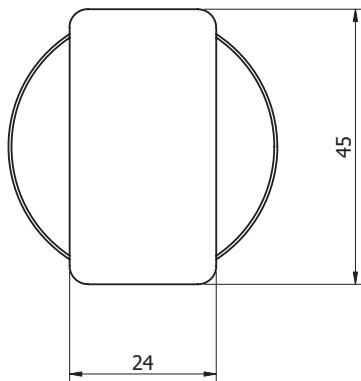

Milli Marle Edit Robe Hook Brushed Nickel

9510542

SPECIFICATIONS

Recommended Use	Domestic, Hotel & Commercial
Colour	Brushed Nickel
Material	Zinc

WARRANTY

Replacement Only - Domestic Use 15 Years

Please refer to Warranty Page for full Terms and Conditions